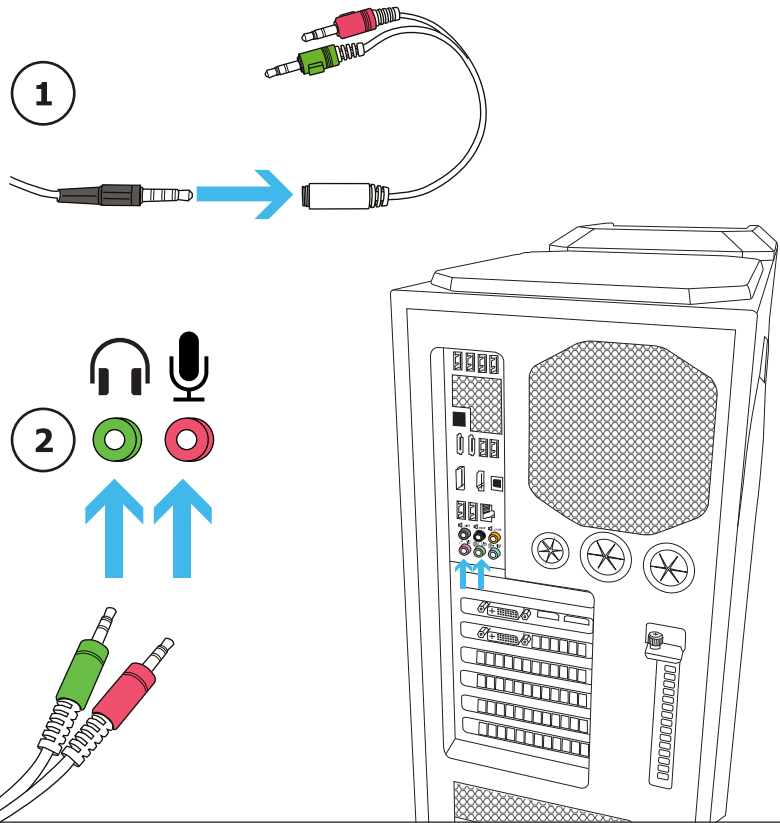

**Trust**

**CELAZ** | Gaming Headset

[www.trust.com/23373/faq](http://www.trust.com/23373/faq)

PS4

XBox One

\* only 2015 model controller

PC

LAPTOP