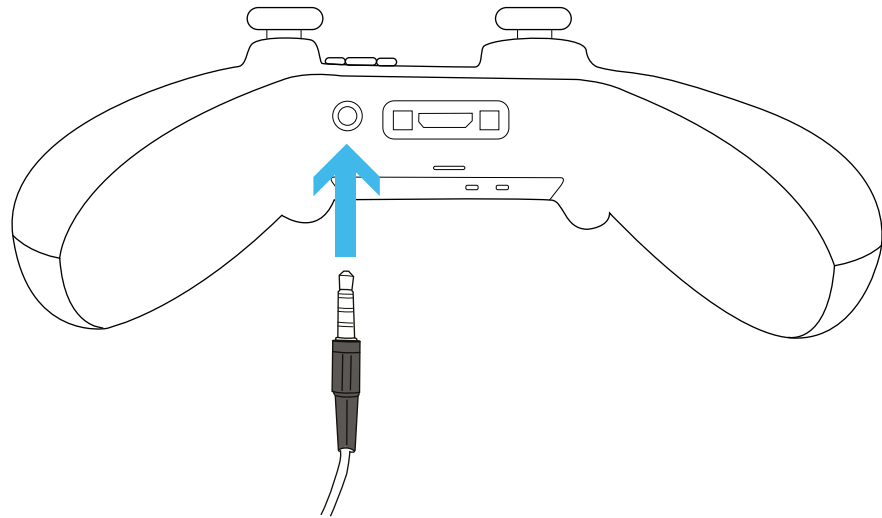

**Trust**

**CELAZ** | Gaming Headset

[www.trust.com/23373/faq](http://www.trust.com/23373/faq)

PS4

XBox One

\* only 2015 model controller

PC

LAPTOP