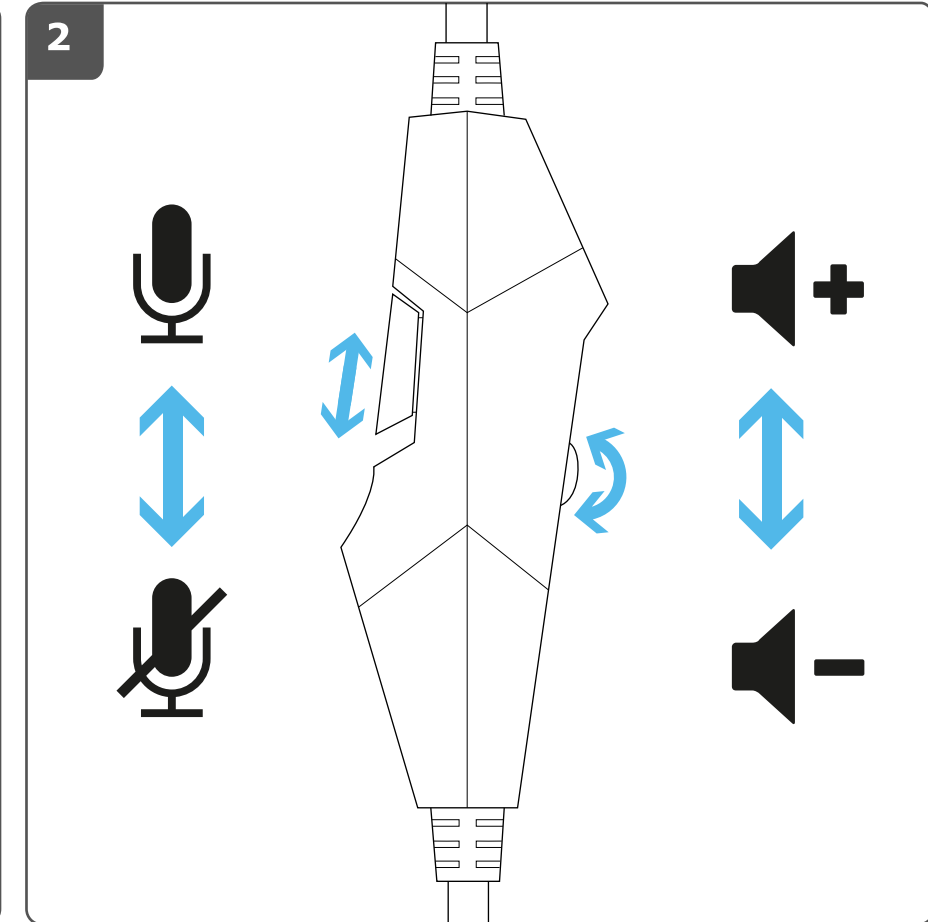

**Trust**

**CELAZ** | Gaming Headset

[www.trust.com/23373/faq](http://www.trust.com/23373/faq)

PS4

XBox One

\* only 2015 model controller

PC

LAPTOP