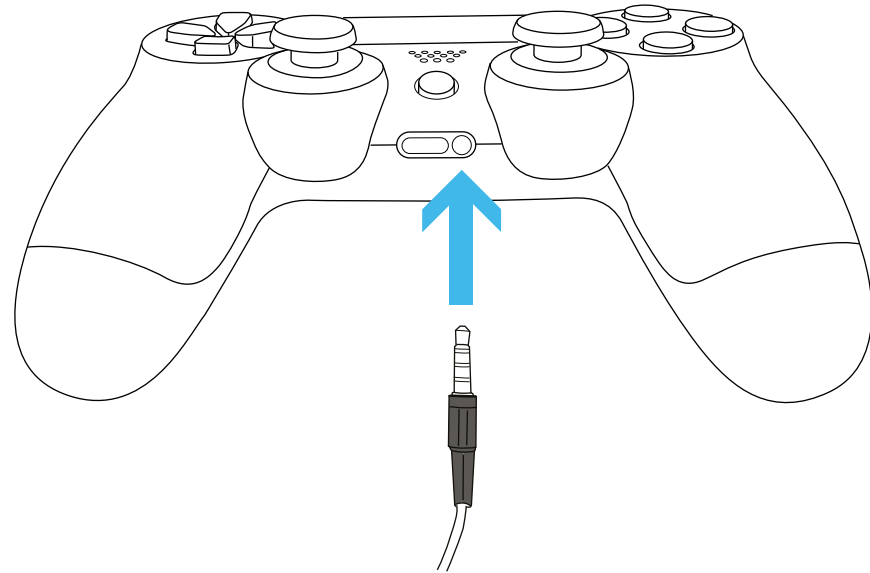

**Trust**

**CELAZ** | Gaming Headset

[www.trust.com/23373/faq](http://www.trust.com/23373/faq)

PS4

XBox One

\* only 2015 model controller

PC

LAPTOP