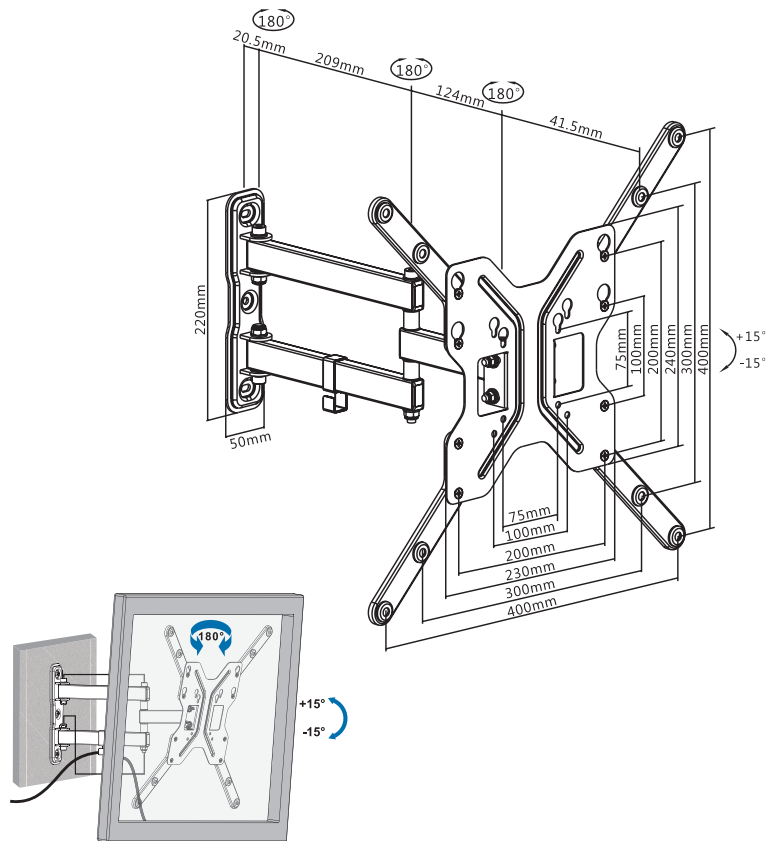

LogiLink®

Full Motion TV Wall Mount for 23"-55" TV

Art. No.: BP0016

Easy installation design, compatible with VESA standard max. 400x400mm.

Features:

- » Super strong mounting brackets: Solid-reinforced Cold Steel, durable product with maximum capacity of 30kg
- » 49mm-395mm Profile from wall with Tilt capacity: 15°~ -15° and Swivel capacity: 90°~ -90°
- » Compatible with VESA 75x75mm, 100x100mm, 200x100mm, 200x200mm, 300x300mm, 400x400mm
- » Key hole VESA plate allows TVs to be easily installed
- » Cable clips included keep cables organized
- » Fit for 23-55 inch LED LCD plasma TV, PC Monitor screens

Install the wall plate to the wall

Assembly the wall mount

Install the wall mount to back of the TV

Install the wall mount to back of the TV

RoHS
compliant

* The specifications and pictures are subject to change without notice.
* All trade names referenced are the registered namework of their respective owners.

BP0016

4 052792 042634

Made in China

LogiLink®

Full Motion TV Wall Mount for 23"-55" TV

Art. No.: BP0016

Specification:

Screen Size	23"-55"
Rated Load	30kg/66lbs
VESA	75x75, 100x100, 200x100, 200x200, 300x300, 400x400
Tilt	15°~-15°
Swivel	90°~-90°
Distance to the wall	49-395mm
Product Size	400 x 400 x 395mm

Package Contents:

- » 1 x TV Wall Mount
- » 1 x Screw Package
- » 1 x User Manual

Package Informations:

- » Packing Dimension: 265 x 245 x 63mm
- » Packing Weight: 2.49kg
- » Carton Dimension: 535 x 280 x 260mm
- » Carton Q'ty: 8pcs
- » Carton Weight: 20.6kg