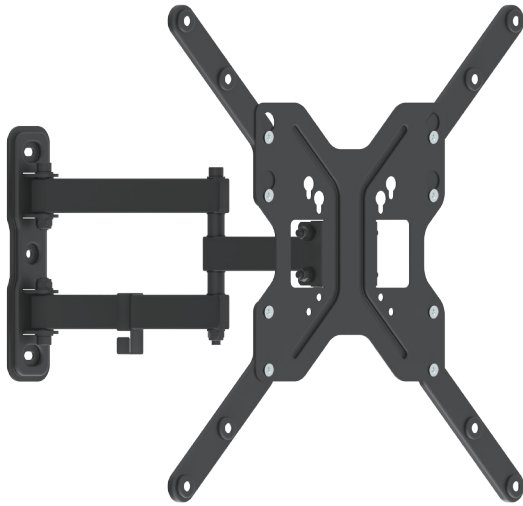

LogiLink®

Full Motion TV Wall Mount for 23"-55" TV

Art. No.: BP0016

Easy installation design, compatible with VESA standard max. 400x400mm.

Features:

- » Super strong mounting brackets: Solid-reinforced Cold Steel, durable product with maximum capacity of 30kg
- » 49mm-395mm Profile from wall with Tilt capacity: 15°~ -15° and Swivel capacity: 90°~ -90°
- » Compatible with VESA 75x75mm, 100x100mm, 200x100mm, 200x200mm, 300x300mm, 400x400mm
- » Key hole VESA plate allows TVs to be easily installed
- » Cable clips included keep cables organized
- » Fit for 23-55 inch LED LCD plasma TV, PC Monitor screens

Install the wall plate to the wall

Assembly the wall mount

Install the wall mount to back of the TV

Install the wall mount to back of the TV

RoHS
compliant

* The specifications and pictures are subject to change without notice.
* All trade names referenced are the registered namework of their respective owners.

BP0016

4 052792 042634

Made in China

LogiLink®

Full Motion TV Wall Mount for 23"-55" TV

Art. No.: BP0016

Specification:

Screen Size	23"-55"
Rated Load	30kg/66lbs
VESA	75x75, 100x100, 200x100, 200x200, 300x300, 400x400
Tilt	15°~-15°
Swivel	90°~-90°
Distance to the wall	49-395mm
Product Size	400 x 400 x 395mm

Package Contents:

- » 1 x TV Wall Mount
- » 1 x Screw Package
- » 1 x User Manual

Package Informations:

- » Packing Dimension: 265 x 245 x 63mm
- » Packing Weight: 2.49kg
- » Carton Dimension: 535 x 280 x 260mm
- » Carton Q'ty: 8pcs
- » Carton Weight: 20.6kg