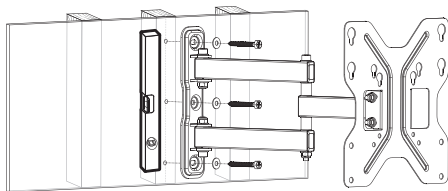

LogiLink®

Full Motion TV Wall Mount for 23"-55" TV

Art. No.: BP0016

Easy installation design, compatible with VESA standard max. 400x400mm.

Features:

- » Super strong mounting brackets: Solid-reinforced Cold Steel, durable product with maximum capacity of 30kg
- » 49mm-395mm Profile from wall with Tilt capacity: 15°~ -15° and Swivel capacity: 90°~ -90°
- » Compatible with VESA 75x75mm, 100x100mm, 200x100mm, 200x200mm, 300x300mm, 400x400mm
- » Key hole VESA plate allows TVs to be easily installed
- » Cable clips included keep cables organized
- » Fit for 23-55 inch LED LCD plasma TV, PC Monitor screens

Install the wall plate to the wall

Assembly the wall mount

Install the wall mount to back of the TV

Install the wall mount to back of the TV

RoHS
compliant

* The specifications and pictures are subject to change without notice.
* All trade names referenced are the registered namework of their respective owners.

BP0016

4 052792 042634

Made in China

LogiLink®

Full Motion TV Wall Mount for 23"-55" TV

Art. No.: BP0016

Specification:

Screen Size	23"-55"
Rated Load	30kg/66lbs
VESA	75x75, 100x100, 200x100, 200x200, 300x300, 400x400
Tilt	15°~-15°
Swivel	90°~-90°
Distance to the wall	49-395mm
Product Size	400 x 400 x 395mm

Package Contents:

- » 1 x TV Wall Mount
- » 1 x Screw Package
- » 1 x User Manual

Package Informations:

- » Packing Dimension: 265 x 245 x 63mm
- » Packing Weight: 2.49kg
- » Carton Dimension: 535 x 280 x 260mm
- » Carton Q'ty: 8pcs
- » Carton Weight: 20.6kg