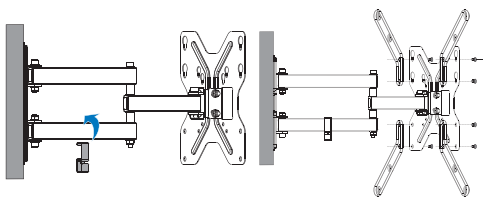

LogiLink®

Full Motion TV Wall Mount for 23"-55" TV

Art. No.: BP0016

Easy installation design, compatible with VESA standard max. 400x400mm.

Features:

- » Super strong mounting brackets: Solid-reinforced Cold Steel, durable product with maximum capacity of 30kg
- » 49mm-395mm Profile from wall with Tilt capacity: 15°~ -15° and Swivel capacity: 90°~ -90°
- » Compatible with VESA 75x75mm, 100x100mm, 200x100mm, 200x200mm, 300x300mm, 400x400mm
- » Key hole VESA plate allows TVs to be easily installed
- » Cable clips included keep cables organized
- » Fit for 23-55 inch LED LCD plasma TV, PC Monitor screens

Install the wall plate to the wall

Assembly the wall mount

Install the wall mount to back of the TV

Install the wall mount to back of the TV

RoHS
compliant

* The specifications and pictures are subject to change without notice.
* All trade names referenced are the registered namework of their respective owners.

BP0016

4 052792 042634

Made in China

LogiLink®

Full Motion TV Wall Mount for 23"-55" TV

Art. No.: BP0016

Specification:

Screen Size	23"-55"
Rated Load	30kg/66lbs
VESA	75x75, 100x100, 200x100, 200x200, 300x300, 400x400
Tilt	15°~-15°
Swivel	90°~-90°
Distance to the wall	49-395mm
Product Size	400 x 400 x 395mm

Package Contents:

- » 1 x TV Wall Mount
- » 1 x Screw Package
- » 1 x User Manual

Package Informations:

- » Packing Dimension: 265 x 245 x 63mm
- » Packing Weight: 2.49kg
- » Carton Dimension: 535 x 280 x 260mm
- » Carton Q'ty: 8pcs
- » Carton Weight: 20.6kg