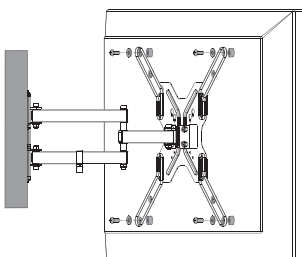

LogiLink®

Full Motion TV Wall Mount for 23"-55" TV

Art. No.: BP0016

Easy installation design, compatible with VESA standard max. 400x400mm.

Features:

- » Super strong mounting brackets: Solid-reinforced Cold Steel, durable product with maximum capacity of 30kg
- » 49mm-395mm Profile from wall with Tilt capacity: 15°~ -15° and Swivel capacity: 90°~ -90°
- » Compatible with VESA 75x75mm, 100x100mm, 200x100mm, 200x200mm, 300x300mm, 400x400mm
- » Key hole VESA plate allows TVs to be easily installed
- » Cable clips included keep cables organized
- » Fit for 23-55 inch LED LCD plasma TV, PC Monitor screens

Install the wall plate to the wall

Assembly the wall mount

Install the wall mount to back of the TV

Install the wall mount to back of the TV

RoHS
compliant

* The specifications and pictures are subject to change without notice.
* All trade names referenced are the registered namework of their respective owners.

BP0016

4 052792 042634

Made in China

LogiLink®

Full Motion TV Wall Mount for 23"-55" TV

Art. No.: BP0016

Specification:

Screen Size	23"-55"
Rated Load	30kg/66lbs
VESA	75x75, 100x100, 200x100, 200x200, 300x300, 400x400
Tilt	15°~-15°
Swivel	90°~-90°
Distance to the wall	49-395mm
Product Size	400 x 400 x 395mm

Package Contents:

- » 1 x TV Wall Mount
- » 1 x Screw Package
- » 1 x User Manual

Package Informations:

- » Packing Dimension: 265 x 245 x 63mm
- » Packing Weight: 2.49kg
- » Carton Dimension: 535 x 280 x 260mm
- » Carton Q'ty: 8pcs
- » Carton Weight: 20.6kg