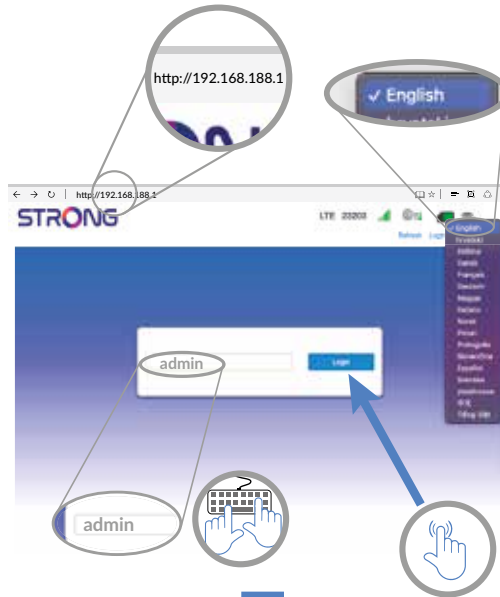

4GR0UTER350
 Wi-Fi Name: STRONG_XXXX_2.4GHz
 Wi-Fi Password: XXXXXXXXXXXX
 IP: 192.168.188.1
 Password: admin
 Input: 12 V DC ± 1 A

PIN: XXXX

STRONG

4G LTE ROUTER

4GR0UTER350

Mbps
300
 Mbit/s

4 Years
 warranty