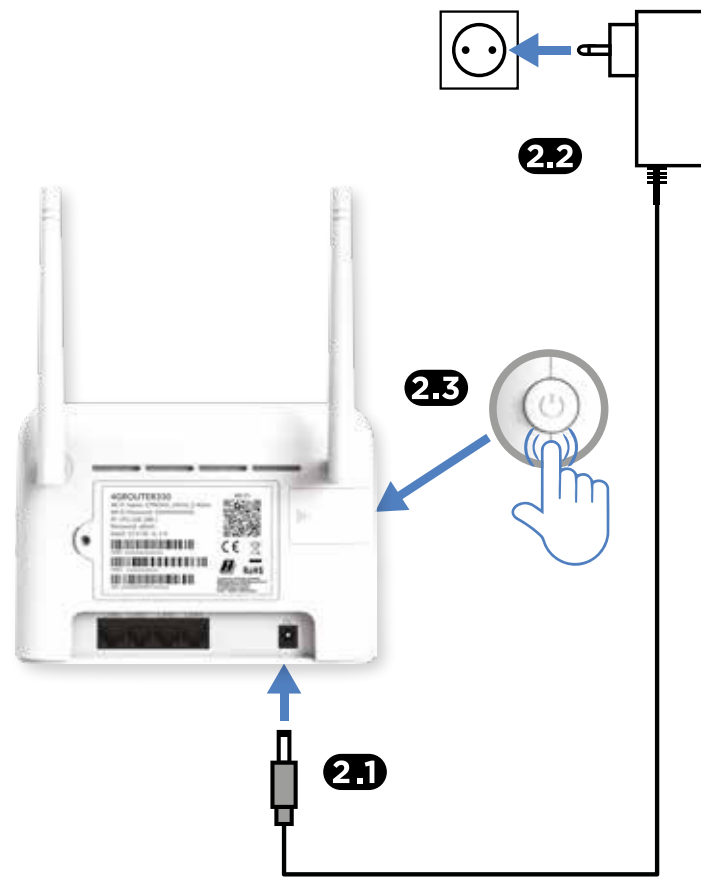

1

2

3

4

Option 1

Option 2

⚙️