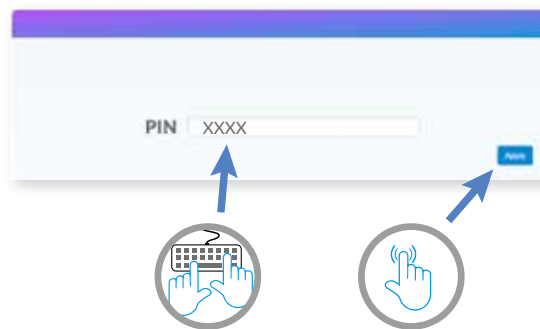

4GR0UTER350
 Wi-Fi Name: STRONG_XXXX_2.4GHz
 Wi-Fi Password: XXXXXXXXXXXX
 IP: 192.168.188.1
 Password: admin
 Input: 12 V DC ± 1 A

PIN: XXXX

STRONG

4G LTE ROUTER

4GR0UTER350

Mbps
300
 Mbit/s

4 Years
 warranty