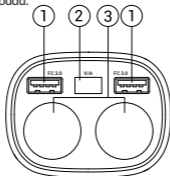

Vnější vzhled

NAVITEL USP55 PRO - rozdvojka autozásuvky s kloubem + 2x FC 3.0 USB-A nabíječka s indikátorem napětím a spotřeby proudu.

1. Konektor Type-A s podporou rychlého nabíjení.
2. Zobrazení napětí / proudu.
3. Zásuvka pro zapalovač cigaret.

Specifikace

Pracovní napětí	12V/24V
Rychlého nabíjení	FC3.0, FC2.0, Huawei FCP, Samsung AFP, Apple 2.4.
Napájanie konektora Type-A	3.6 - 6.5V – 3A; 6.5 - 9V – 2A; 9 - 12V – 1.5A

Opatření

- Přípustná teplota okolního prostředí v provozním režimu: 0 až +50 °C. Skladovací teplota: +5 až +45 °C. Relativní vlhkost: 5% až 90% bez kondenzace (25 °C).
- Udržujte zařízení mimo dosah ohně, zabráníte tak výbuchu či požáru.
- Nevystavujte přístroj fyzickým nárazům.
- Zabraňte kontaktu zařízení se zdroji elektromagnetického záření.
- Důsledně dodržujte vnitrostátní právní předpisy. Zařízení nesmí být použito pro nezákonné účely.
- Nerozebírejte ani sami neopravujte zařízení. V případě poruchy zařízení se obraťte na servisní středisko.