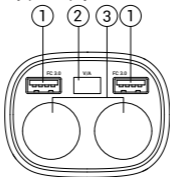

Wygląd Zewnętrzny

NAVITEL USP55 PRO - rozdzielacz gniazda zapalniczki samochodowej i ładowarki USB ze wskazaniem napięcia sieci pokładowej i poboru prądu.

1. Złącze USB-A z obsługą Fast Charge.
2. Wyświetlacz napięcia / natężenia.
3. Gniazdo zapalniczki.

Parametry techniczne

Napięcie pracy	12V/24V
Fast charge	FC3.0, FC2.0, Huawei FCP, Samsung AFP, Apple 2.4.
Zasilanie Type-A	3.6 - 6.5V – 3A; 6.5 - 9V – 2A; 9-12V – 1.5A

Środki ostrożności

- Dopuszczalna temperatura otoczenia w trybie pracy urządzenia: od 0 do +50 °C. Temperatura przechowywania: od +5 do +45 °C. Względna wilgotność: od 5% do 90% bez kondensacji (25 °C).
- Umieść urządzenie z dala od ognia, aby uniknąć wybuchu lub pożaru.
- Nie narażaj urządzenia na uderzenia fizyczne.
- Unikaj kontaktu urządzenia ze źródłami promieniowania elektromagnetycznego.
- Należy ściśle przestrzegać prawa oraz aktów regulacyjnych w regionie, w którym urządzenie jest używane. Urządzenie nie może być wykorzystywane do celów niezgodnych z prawem.
- Nie należy samodzielnie demontować ani naprawiać urządzenia. W przypadku awarii sprzętu skontaktuj się ze wsparciem technicznym.