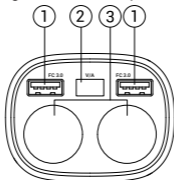

Device layout

NAVITEL USP55 PRO - car cigarette lighter socket splitter and USB charger with an indication of the on-board network voltage and current consumption.

1. Type-A connector with Fast Charge support.
2. Voltage / Amperage display.
3. Cigarette lighter socket.