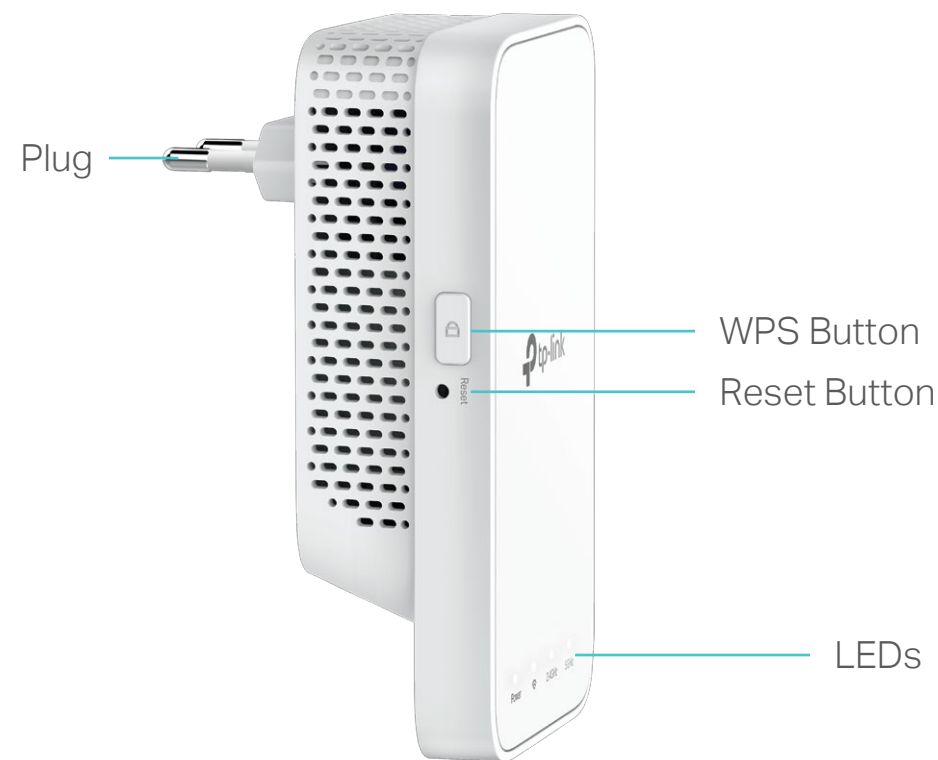

Specifications

Hardware

- Interface: 1 x 10/100M Ethernet Port (RJ45)
- Button: WPS Button, Reset Button
- Antenna: 2 Internal Antennas
- Power Consumption: 9.5W
- Dimensions (W × D × H):
  2.7×1.4×4.9 in. (69.5×35.0×124.1 mm)

Wireless

- Wireless Standards: IEEE 802.11a/n/ac 5 GHz, IEEE 802.11b/g/n 2.4 GHz
- Frequency: 2.4 GHz and 5 GHz
- Signal Rate: 300 Mbps at 2.4 GHz, 867 Mbps at 5 GHz
- Transmit Power: 2.4 GHz ≤20dBm, 5 GHz ≤30dBm
- Reception Sensitivity:
  5 GHz:
  11a 6Mbps: -94dBm, 11a 54Mbps: -77dBm
  11ac HT20 MCS0: -94dBm, 11ac HT20 MCS8: -71dBm
  11ac HT40 MCS0: -92dBm, 11ac HT40 MCS9: -66dBm
  11ac HT80 MCS0: -87dBm, 11ac HT80 MCS9: -62dBm
  2.4 GHz:
  11g 54Mbps: -78dBm, 11n HT20 MCS7: -76dBm
  11n HT40 MCS7: -74dBm
- Wireless Function: Enable/Disable Wireless Radio, Wireless Statistics
- Wireless Security: 64/128-bit WEP, WPA-PSK/WPA2-PSK encryptions

Others

- Certification
  CE, RoHS
- System Requirements
  Microsoft Windows 98SE, NT, 2000, XP, Vista™ or Windows 7, 8, 8.1, 10, MAC OS, NetWare, UNIX or Linux
  Internet Explorer 11, Firefox 12.0, Chrome 20.0, Safari 4.0, or other Java-enabled browser
- Package Contents
  Wi-Fi Range Extender RE335
  Quick Installation Guide

For more information, please visit

<https://www.tp-link.com/de/products/details/RE335.html>

or scan the QR code left

[†]Maximum wireless signal rates are the physical rates derived from IEEE Standard 802.11 specifications. Actual wireless data throughput and wireless coverage are not guaranteed and will vary as a result of network conditions, client limitations, and environmental factors, including building materials, obstacles, volume and density of traffic, and client location.

[‡]The product may not be compatible with routers or gateways with firmware that has been altered, is based on open source programs, or is non-standard or outdated.

[§]Uninterrupted Streaming is designed for devices that support the 802.11k/v standard.

©2021 TP-Link

www.tp-link.com

TP-Link AC1200 Wi-Fi Range Extender RE335