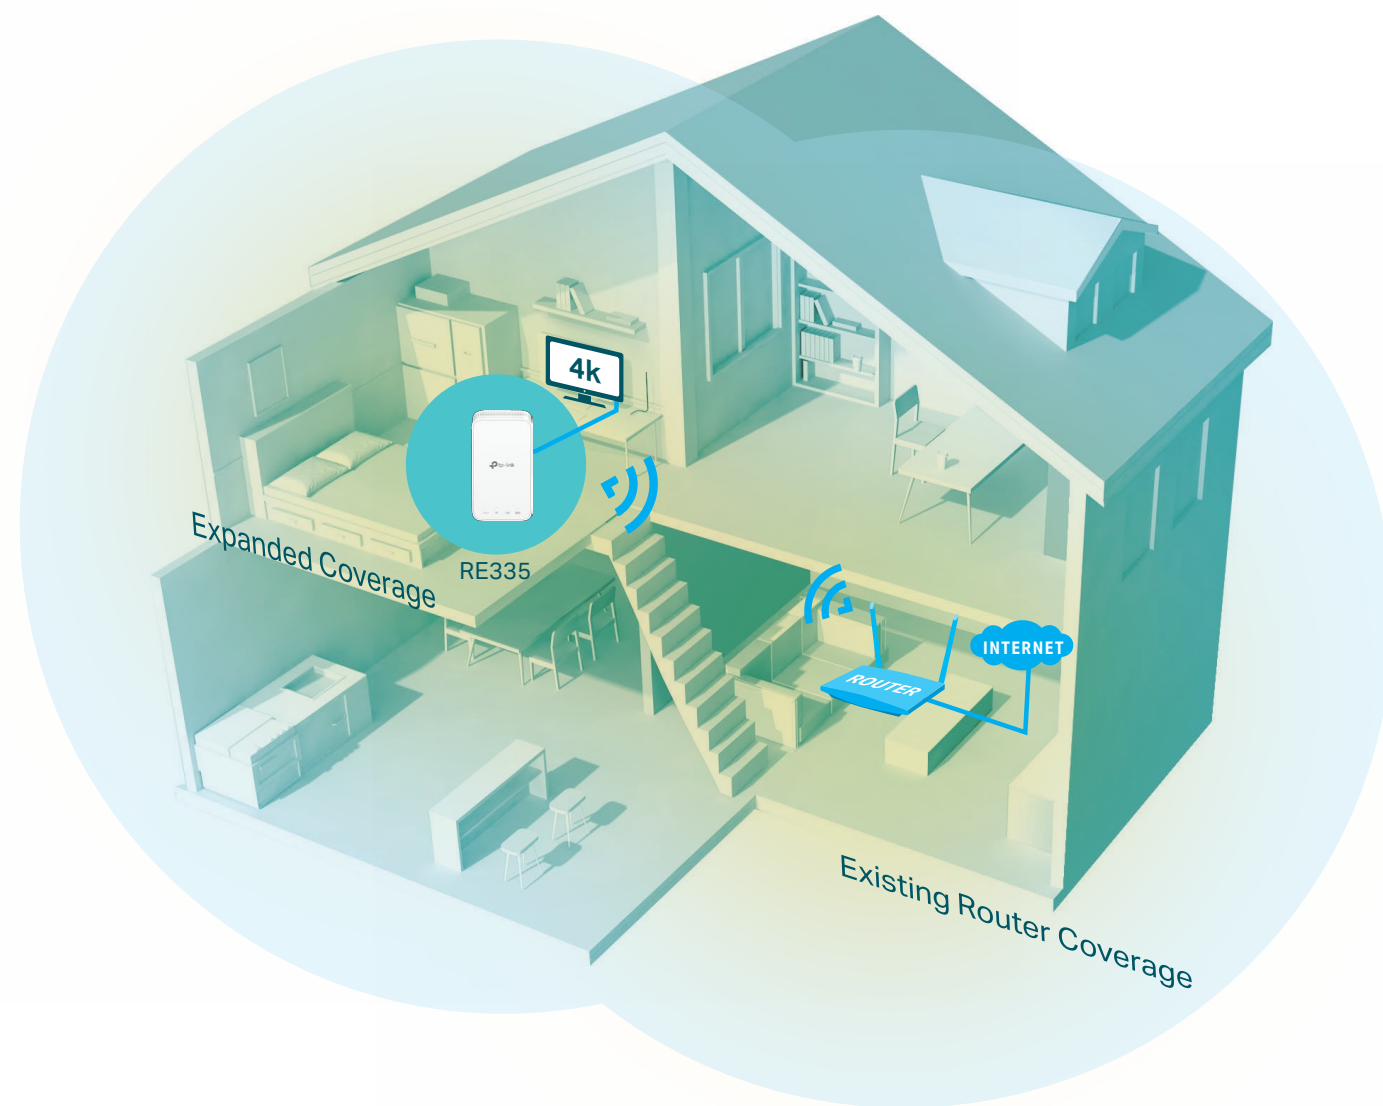

AC1200 Mesh Wi-Fi Extender

Boost your Wi-Fi

RE335

OneMesh™

Wi-Fi Dead-Zone
Killer

Uninterrupted
Streaming^s

Easy Setup via
Tether App

Access Point
Mode

Highlights

Eliminate Wi-Fi Dead Zones with Powerful Wi-Fi

The AC1200 Wi-Fi Range Extender connects to your router wirelessly, strengthening and expanding its signal into areas it can't reach on its own, achieving speeds of 300 Mbps on the 2.4 GHz band and 867 Mbps on the 5 GHz band.†

Wi-Fi Dead-Zone Killer

Eliminate weak signal areas with full Wi-Fi coverage.

Dual Band Connection

Separate 2.4 GHz and 5 GHz Wi-Fi bands allow more devices to connect to your network without reducing performance.

High Speed Mode

Use both Wi-Fi bands to establish one super-high-speed connection, ideal for HD streaming and gaming.

Adaptive Path Selection

Keep your network running at top-speed by automatically choosing the fastest connection path to the router.