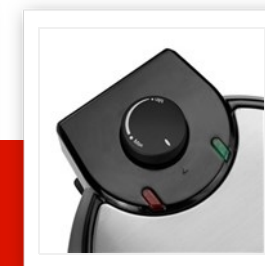

WF-1160

Waffle iron

5 heart-shaped waffles per session - 700 Watt

With this waffle iron you can bake the tastiest heart-shaped waffles! With the thermostat you can easily set the desired degree of browning of the waffles. The waffle plates are provided with a non-stick coating, ensuring easy cleaning after use.

Suitable for baking	heart shaped waffles
Pieces per session	5
Size of baking surface	Ø 20 cm
Adjustable thermostat	Yes
Cord storage	Yes
Cool touch handle(s)	Yes
Non-stick coating	Yes
Easy to clean	Yes
Non-slip feet	Yes
Power indication light(s)	Yes
Indication ready light(s)	Yes
Suitable for camping use	Yes
Power cord length	0.75 m
Power	700 W