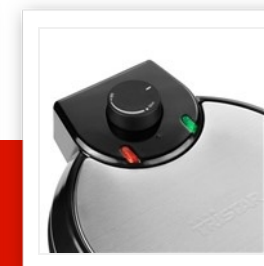

WF-1160

Waffle iron

5 heart-shaped waffles per session - 700 Watt

With this waffle iron you can bake the tastiest heart-shaped waffles! With the thermostat you can easily set the desired degree of browning of the waffles. The waffle plates are provided with a non-stick coating, ensuring easy cleaning after use.

Suitable for baking	heart shaped waffles
Pieces per session	5
Size of baking surface	Ø 20 cm
Adjustable thermostat	Yes
Cord storage	Yes
Cool touch handle(s)	Yes
Non-stick coating	Yes
Easy to clean	Yes
Non-slip feet	Yes
Power indication light(s)	Yes
Indication ready light(s)	Yes
Suitable for camping use	Yes
Power cord length	0.75 m
Power	700 W