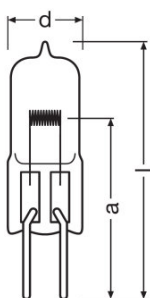

### Dimensions & weight

Diameter	11.5 mm
Length	44.0 mm
Light center length (LCL)	30.0 mm
Filament length	3.00 mm
Illuminated field	3.0*4.8 mm <sup>2</sup>
Filament diameter	4.8 mm