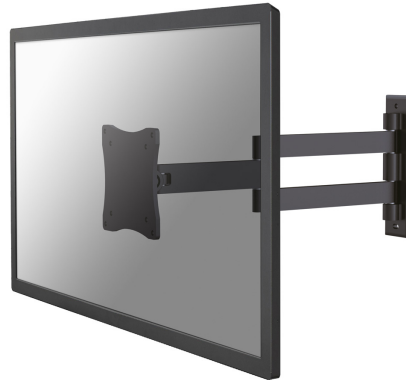

FPMA-W830BLACK

NEOMOUNTS BY NEWSTAR TV WALL MOUNT

Neomounts by Newstar TV/Monitor Wall Mount (Full Motion) for 10"-27" Screen - Black

SPECIFICATIONS

Color	Black
Distance to wall	5 - 37 cm
Height adjustment	None
Max. screen size	27
Max. weight	12
Min. screen size	10
Min. weight	0
Screens	1
Swivel (degrees)	180°
Tilt (degrees)	140°
Type	Full motion Tilt Swivel
VESA maximum	100x100 mm
VESA minimum	75x75 mm
VESA pattern	100x100 75x75
Warranty	5 year
EAN code	8717371444013

The Neomounts by Newstar wall mount, model FPMA-W830BLACK is a tilt- and swivel wall mount for flat screens up to 27" (69 cm). This mount is a great choice when you want the ultimate viewing flexibility with your flat screen. Effortless pull the display out from the wall, position it in almost any direction, turn it around corners and then smoothly return it to the wall when finished.

Neomounts by Newstars? tilt (20°) and swivel (180°) technology allows the mount to change to any viewing angle to fully benefit from the capabilities of the flat screen. The mount is easily depth adjustable from 4 to 36 centimetres.

Neomounts by Newstar FPMA-W830BLACK has three pivot points and is suitable for screens up to 27" (69 cm). The weight capacity of this product is 12 kg each screen. The wall mount is suitable for screens that meet VESA hole pattern 75x75 and 100x100mm. Different hole patterns can be covered using Neomounts by Newstar VESA adapter plates.