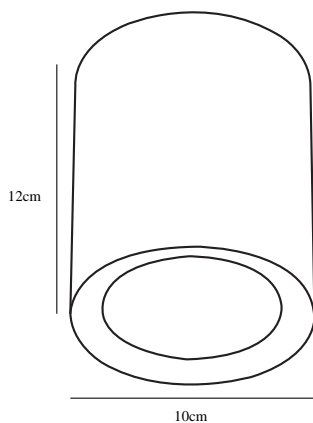

FALLON LONG | SURFACE DOWNLIGHT | WHITE/WHITE

47550101

nordlux®

Voltage (V): 230 Volt
IP degree: IP20
Class (Class 1, Class 2, Class 3):
Class 2 (Double isolated)
Bulb base: LED Module
Parallel connection: True

Primary material: Metal
Secondary material: Plastic
Color: White/White

Height (cm): 12
Projection (cm): 12
EAN: 5701581415287
TUN: 1975408
Item Number: 47550101

Pcs Per Master Carton: 3
Sales Box Height (cm): 13
Sales Box Width(cm): 11
Sales Box Depth (cm): 11
Sales Box Volume m³ : 0.0016
Product net weight (kg): 0.408