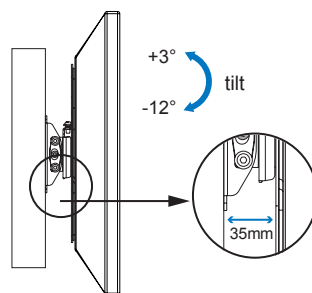

LogiLink®

Tilt TV Wall Mount for 23"-42" TV

Art. No.: BP0005

2-pieces easy installation design, compatible with VESA standard max. 200x200mm.

Features:

- » Super strong mounting brackets: Solid-reinforced Cold Steel, durable product with maximum capacity of 25kg
- 35mm Profile from wall and Tilt Capacity: 3°~ -12°
- Compatible with VESA 75x75mm, 100x100mm, 200x100mm, 200x200mm
- Easy to install
- Fit for 23-42 inch LED LCD plasma TV, PC Monitor screens

Remove the wall plate from the wall mount

Install the wall plate to the wall

Install the wall mount to back of the TV

Apply the TV with wall mount to the wall plate

RoHS
compliant

* The specifications and pictures are subject to change without notice.
* All trade names referenced are the registered namework of their respective owners.

Screen Size	23"-42"
Rated Load	25kg/55lbs
VESA	75x75, 100x100, 200x100, 200x200
Tilt	3°~ -12°
Distance to the wall	35mm
Product Size	230 x 230 x 35mm

Package Contents:

- » 1 x TV Wall Mount
- » 1 x Screw Package
- » 1 x User Manual

Package Informations:

- » Packing Dimension: 239 x 239 x 45mm
- » Packing Weight: 1.12kg
- » Carton Dimension: 497 x 253 x 255mm
- » Carton Q'ty: 10pcs
- » Carton Weight: 11.6kg

This product is designed to be installed on wood stud walls, solid concrete walls or brick walls. Make sure that the supporting surface will safely support the combined weight of the equipment and all attached hardware and components. This product is intended for indoor use only. Using this product outdoors could lead to product failure and personal injury.