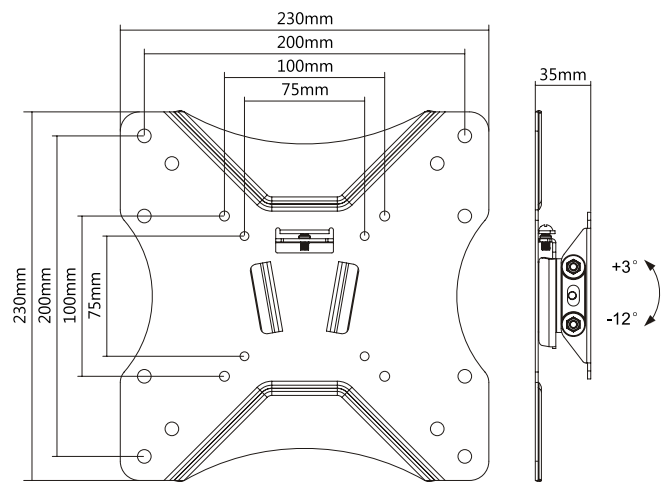

LogiLink®

Tilt TV Wall Mount for 23"-42" TV

Art. No.: BP0005

2-pieces easy installation design, compatible with VESA standard max. 200x200mm.

Features:

- » Super strong mounting brackets: Solid-reinforced Cold Steel, durable product with maximum capacity of 25kg
- 35mm Profile from wall and Tilt Capacity: 3°~ -12°
- Compatible with VESA 75x75mm, 100x100mm, 200x100mm, 200x200mm
- Easy to install
- Fit for 23-42 inch LED LCD plasma TV, PC Monitor screens

Remove the wall plate from the wall mount

Install the wall plate to the wall

Install the wall mount to back of the TV

Apply the TV with wall mount to the wall plate

RoHS
compliant

* The specifications and pictures are subject to change without notice.
* All trade names referenced are the registered namework of their respective owners.

Screen Size	23"-42"
Rated Load	25kg/55lbs
VESA	75x75, 100x100, 200x100, 200x200
Tilt	3°~ -12°
Distance to the wall	35mm
Product Size	230 x 230 x 35mm

Package Contents:

- » 1 x TV Wall Mount
- » 1 x Screw Package
- » 1 x User Manual

Package Informations:

- » Packing Dimension: 239 x 239 x 45mm
- » Packing Weight: 1.12kg
- » Carton Dimension: 497 x 253 x 255mm
- » Carton Q'ty: 10pcs
- » Carton Weight: 11.6kg

This product is designed to be installed on wood stud walls, solid concrete walls or brick walls. Make sure that the supporting surface will safely support the combined weight of the equipment and all attached hardware and components. This product is intended for indoor use only. Using this product outdoors could lead to product failure and personal injury.