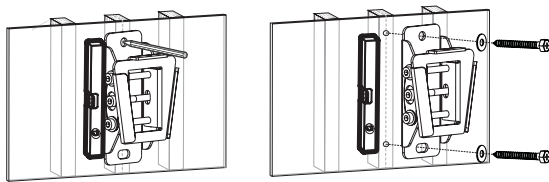

LogiLink®

Tilt TV Wall Mount for 23"-42" TV

Art. No.: BP0005

2-pieces easy installation design, compatible with VESA standard max. 200x200mm.

Features:

- » Super strong mounting brackets: Solid-reinforced Cold Steel, durable product with maximum capacity of 25kg
- 35mm Profile from wall and Tilt Capacity: 3°~ -12°
- Compatible with VESA 75x75mm, 100x100mm, 200x100mm, 200x200mm
- Easy to install
- Fit for 23-42 inch LED LCD plasma TV, PC Monitor screens

Remove the wall plate from the wall mount

Install the wall plate to the wall

Install the wall mount to back of the TV

Apply the TV with wall mount to the wall plate

RoHS
compliant

* The specifications and pictures are subject to change without notice.
* All trade names referenced are the registered namework of their respective owners.

BP0005

4 052792 042528

Made in China

Best Connectivity

LogiLink®

Tilt TV Wall Mount for 23"-42" TV

Art. No.: BP0005

Specification:

Screen Size	23"-42"
Rated Load	25kg/55lbs
VESA	75x75, 100x100, 200x100, 200x200
Tilt	3°~ -12°
Distance to the wall	35mm
Product Size	230 x 230 x 35mm

Package Contents:

- » 1 x TV Wall Mount
- » 1 x Screw Package
- » 1 x User Manual