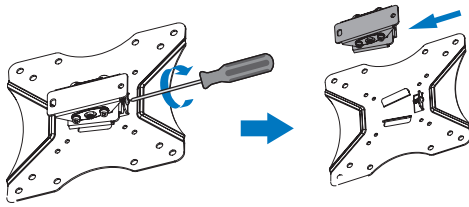

LogiLink®

Tilt TV Wall Mount for 23"-42" TV

Art. No.: BP0005

2-pieces easy installation design, compatible with VESA standard max. 200x200mm.

Features:

- » Super strong mounting brackets: Solid-reinforced Cold Steel, durable product with maximum capacity of 25kg
- 35mm Profile from wall and Tilt Capacity: 3°~ -12°
- Compatible with VESA 75x75mm, 100x100mm, 200x100mm, 200x200mm
- Easy to install
- Fit for 23-42 inch LED LCD plasma TV, PC Monitor screens

Remove the wall plate from the wall mount

Install the wall plate to the wall

Install the wall mount to back of the TV

Apply the TV with wall mount to the wall plate

RoHS
compliant

* The specifications and pictures are subject to change without notice.
* All trade names referenced are the registered namework of their respective owners.

BP0005

4 052792 042528

Made in China

Best Connectivity

LogiLink®

Tilt TV Wall Mount for 23"-42" TV

Art. No.: BP0005

Specification:

Screen Size	23"-42"
Rated Load	25kg/55lbs
VESA	75x75, 100x100, 200x100, 200x200
Tilt	3°~ -12°
Distance to the wall	35mm
Product Size	230 x 230 x 35mm

Package Contents:

- » 1 x TV Wall Mount
- » 1 x Screw Package
- » 1 x User Manual