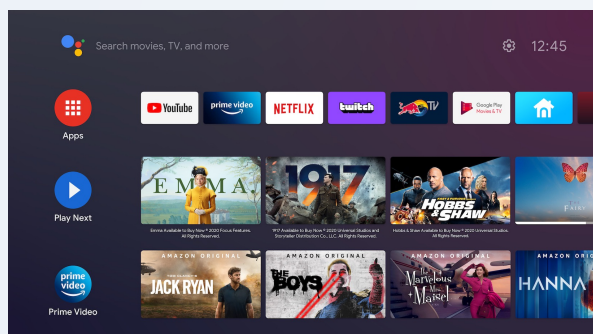

Specifications

Technology

Display technology: LCD
Light source: single LED W
LED light sources: last over 30.000 hours
Lumens: 350
Contrast ratio: 3000:1
Resolution: 1920 x 1080 pixel
Throw ratio: 1.38:1
Screen size (diagonal): up to 100"
Screen distance 100" screen @ 120" / 306 cm distance
Aspect ratio: 16:9
Projection Modes: 4
Focus adjustment: manual
Vertical Keystone: digital
4 Corner Correction : Yes
Digital Zoom: yes
Sleep Timer: yes

Connection

Android TV 11 OS with Pre-loaded Apps

HDMI: x2
USB-A: power out (5V1.5A) + multimedia player
USB-C: video in (smartphones, laptops...)
Output audio: 3.5 mm audio out

Wi-Fi: 2.4 +5Ghz
Chromecast: yes

Bluetooth: 4.2: To connect Gamepads, speakers, mouse, keyboard...

Sound

Internal 2.1 stereo speakers: 2x7 Watts with bass boost
Surround mode
Equalization

Multimedia Player

Supported video formats: container: MP4, RMVB, AVI, RM, MKV
Supported audio formats: MP3, WMA, OGG, AAC, FLAC, APE, WAV
Supported photos formats: BMP, PNG, JPEG

Dimensions

Unpacked (WxDxH):
274 X 294 X 107mm / 10.79 x 11.57 x 4.21 inch
Weights: **TBC**

Box

Projector
Remote control with AAA batteries
Quick start guide
AC adapter
HDMI cable
Warranty card

Model

NPX520/INT
EAN: 7640186961615
UPC: 793565993664
Master carton (X units): 76401869616150