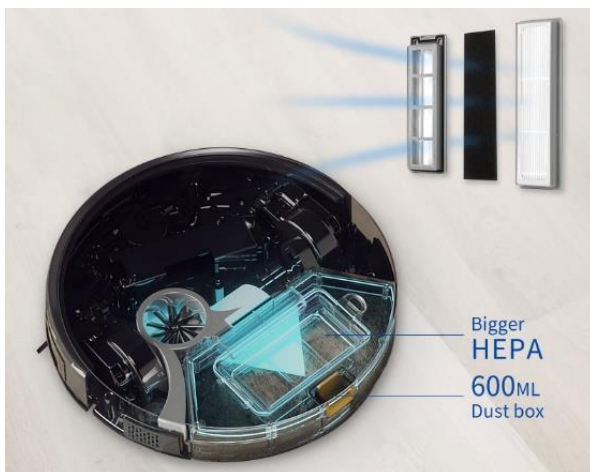

Triple-stage dust and dirt filtration

Dust and dirt re-emission is a very important issue, especially for those, who suffer allergy. To prevent this, the Mamibot ExVac 880S robot is equipped with three air outlet filters: a washable pre-filter that retains the largest dirt particles, a sponge filter and a HEPA filter.

Take good care of the quality of breathing air!