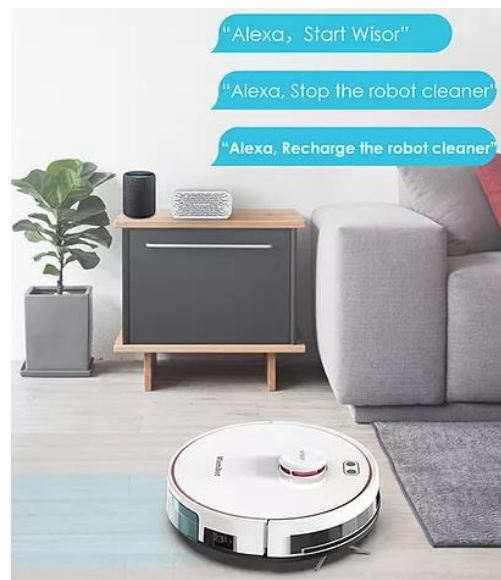

CLEANING ROBOT MAMIBOT EXVAC 880S

Control by voice? Why not?!

Remote controller or mobile app is a convenient tool but it requires using hands. But, you can control the robot even easier and faster! The Mamibot ExVac 880S supports Google Home and Amazon Alexa functions, so you can give commands by voice and the robot will follow them.

The accessories are sufficient for a long period of use:

- ✓ (2) microfibre cloth
- ✓ (2) sets of side brushes
- ✓ Spare sponge and HEPA filter
- ✓ Remote control (batteries not included)
- ✓ 600ml dust container
- ✓ 370 ml water tank "2in1"
- ✓ Charging station
- ✓ Brush with a cutter for cleaning the main brush
- ✓ Operating manual in Polish

TECHNICAL PARAMETERS

Battery capacity	2,600mAh
Suction power	1,000 (2,800Pa)
Operating time	55-120 min
Battery voltage	14.8V
Rotation speed (maximum)	23,000RPM,
Water tank	370ml
Dust container	600ml
Noise level	55-73dB