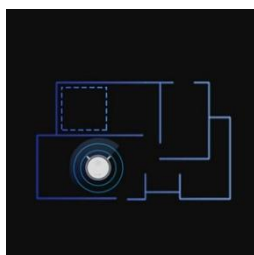

Closed virtual zone