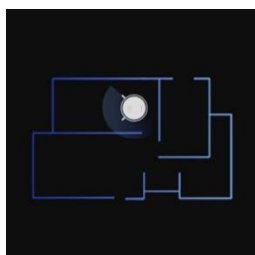

Five functions to make cleaning efficient

Automatic cleaning