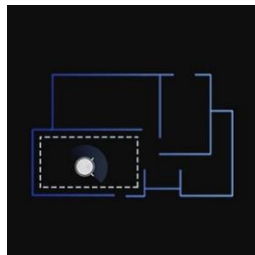

Selective cleaning: