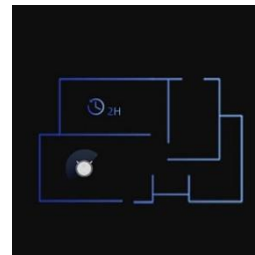

Scheduling