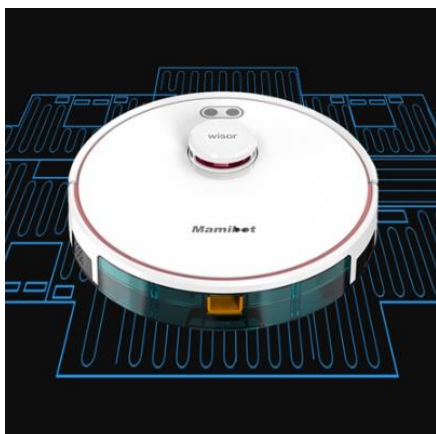

CLEANING ROBOT MAMIBOT EXVAC 880S