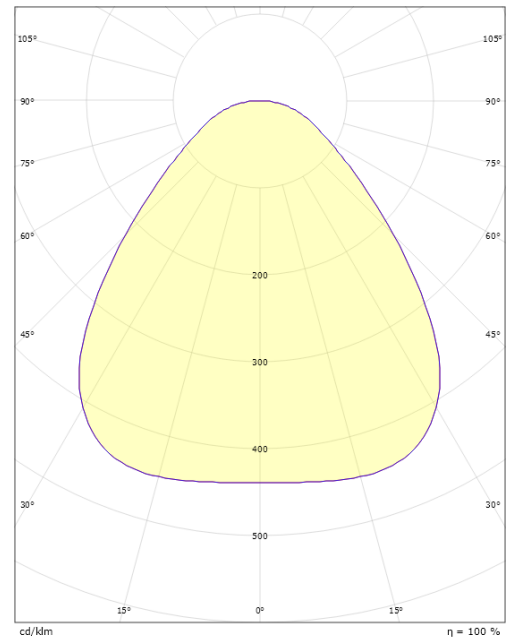

Disc 480 White 3560lm 3000K Ra>80 DALI / Push Dim

Article code: 606007
EAN: 7021986060072

Electrical

System wattage: 36W
Voltage: 220-240V
Max. luminaires per circuit breaker: B10: 35, B16: 55, C10: 55, C16: 80

Light technic

Type of light source: LED
Luminous flux: 3560lm
Efficacy: 99 lm/W
Colour temperature: 3000K
Colour rendering (CRI): Ra>80
MacAdams factor: SDCM: 3
Lifetime: L80/B20>100,000
Lifetime: L90>50,000
Light distribution: Direct
Optic: Plastic opal prism
Beam angle: 85°
UGR: UGR<22

Control/Dimming

Type: DALI / Push Dim

Protection

Luminaire class: Class II

Energy and approvals

Contains light source of energy class: D
Breeam: Fulfils Hea 01 for flicker free lighting
BVB: Yes

Materials and finish

Housing: Aluminium
Colour: White
Optics: Acrylic (PMMA)

Mounting/Connection

Mounting: Surface, Indoor
Connection: Screwless terminal block

Dimensions

Height (mm) H: 55
Diameter (mm) D: 470
Weight (kg) gross/net: 4.55 / 4.433

Packaging

Packing dimensions (mm): 475 x 480 x 60

7 0 2 1 9 8 6 0 6 0 0 7 2