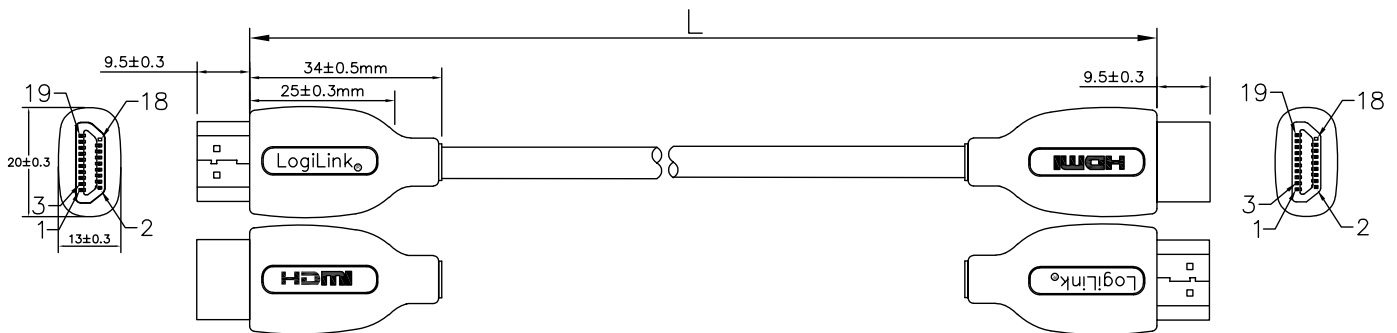

## 4K HDMI™ Connection Cable

HDMI male to HDMI male

Art. No.: CH0100  
 CH0101  
 CH0102  
 CH0103

### Specifications:

Connection 1	HDMI-A 19pin, male
Connection 2	HDMI-A 19pin, male
Connector Material	Gold-Plated
Max. Resolution	4K@60 Hz
Supported Bandwidth	18 Gbps
Color	Black

#### CONTACTS:

Unit:mm	HDMI(M)	1	3	4	6	7	9	10	12	14	19	13	15	16	18	64
	HDMI(M)	PAIR		PAIR		PAIR		PAIR		PAIR		4C				SHELL