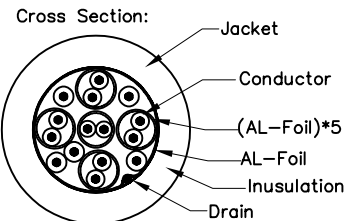

### Specifications:

Connection 1	HDMI-A 19pin, male
Connection 2	HDMI-A 19pin, male
Connector Material	Gold-Plated
Max. Resolution	4K@60 Hz
Supported Bandwidth	18 Gbps
Color	Black

#### CONTACTS:

Unit:mm	HDMI(M)	1	3	4	6	7	9	10	12	14	19	13	15	16	18	64
	HDMI(M)	PAIR		PAIR		PAIR		PAIR		PAIR		4C				SHELL