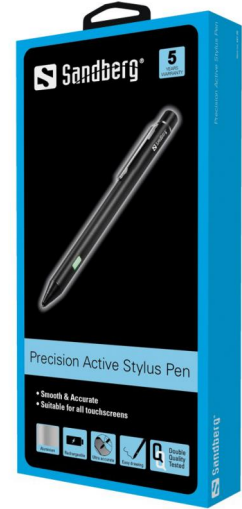

Precision Active Stylus Pen

Item no.:

461-05

EAN:

5 Years Warranty	Double Quality Tested
-------------------------------	-----------------------------

Aluminium	Rechargeable
-----------	--------------

Ultra accurate	Easy drawing
----------------	--------------

FCC	RoHS COMPLIANT	
UK CA	CE	

Sandberg Precision Active Stylus is an active stylus pen with a very thin point providing you with optimal precision when touching your smartphone or tablet. An indispensable tool whether you need to hit the letters precisely and quickly or draw artworks in apps such as MediBang.

More information:
 www.sandberg.world

Sandberg Precision Active Stylus Pen

Specifications

Type: Active
Pen nib size: 1.5 mm
Pen nib Material: Copper elasticity
Pen material: Aluminum Alloy
Battery: Polymer Lithium-ion Battery 140 mAh
Charging interface: Micro USB
Charging time: Approx. 90 Minutes
Use time: Approx. 12 Hours

Packaging info

1 Sandberg Precision Active Stylus Pen
1 Micro USB charging cable 30 cm

User guide: https://files.sandberg.world/support/manual/461-05_quick_guide-220712.pdf

Dimensions

	Product	Package
Height (cm)	1.10	8.10
Width (cm)	0.90	2.40
Depth (cm)	13.70	16.40
Weight (g)	11.00	59.00