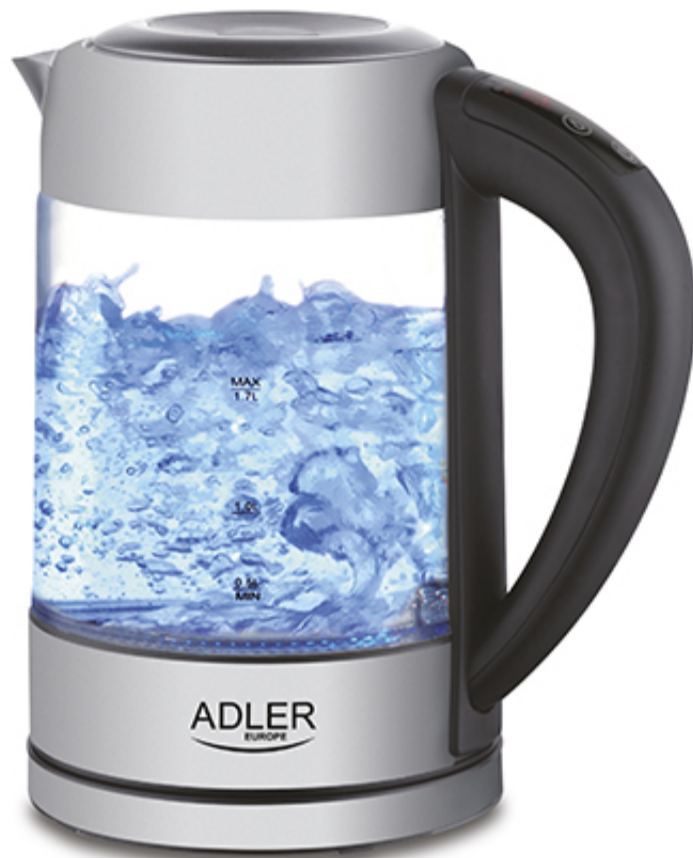

## Specification

Temperature control 60-100 ° C in the handle  
 Different colors of the boiled water backlight depending on the selected temperature: 60 ° C - flower tea (jasmine) 70 ° C - white tea 80 ° C - green tea 90 ° C - red tea & some coffee 100 ° C - black tea & Oolong  
 LCD display indicating the current temperature  
 A beep at startup and after boiling water  
 Chlorine removal function in 3 minutes  
 Temperature maintenance function for 2h  
 Button that supports opening the lid  
 heater made of high quality SUS304 stainless steel  
 an anti-calcium filter  
 overheating protection  
 360 ° swivel stand  
 Capacity: 1.7L  
 Power: 1850-2200W  
 Power supply: 220-240V ~ 50 / 60Hz