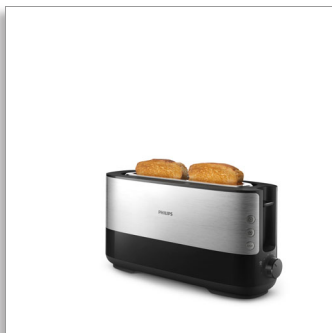

Philips Viva Collection
Toaster

Long slot

Built in bun warmer
Metal
Black

HD2692/90

Fits both thick and thin sliced bread

Smart, auto-centering system for even toasting

Stainless steel long slot toaster with 8 settings and an extra-wide slot for even, golden brown results no matter what you toast or how you like it. An integrated bun warming rack suits anything from rolls to croissants.

Versatility & precise & even toasting

- Long slot accommodates different breads
- Auto-centering slot for even results on both sides
- 8 browning settings suit any preference
- Defrost mode with button & LED indicator
- Extra wide slot for thick or thin bread slices

Easy to operate

- Built-in bun warming rack for pastries, croissants and more
- High-lift lever for safe removal of smaller items
- Removable crumb tray for easy cleanup
- Reheat mode with button & LED indicator

Toaster
Long slot Built in bun warmer, Metal, Black

HD2692/90

Specifications

Country of origin

- Made in: China

Design and finishing

- Color(s): Black
- Material of main body: Metal and Plastic

General specifications