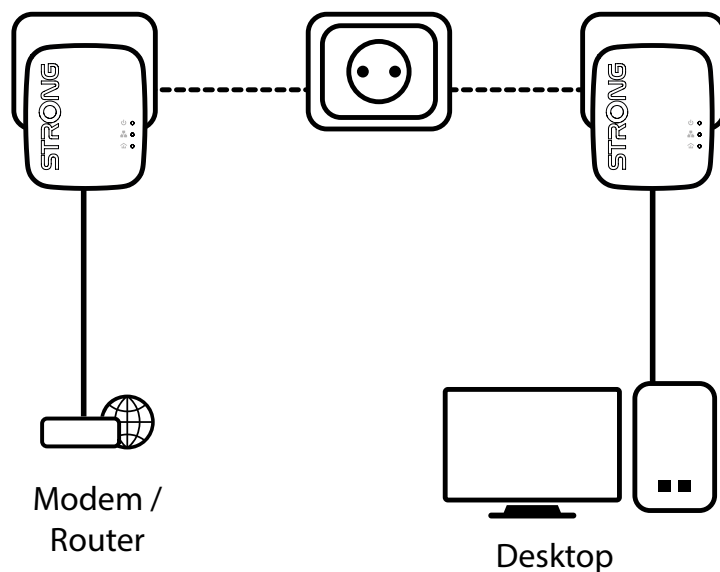

STRONG

POWERLINE 600 KIT MINI

Hardware

Standards:	HomePlug AV™, IEEE802.3, IEEE802.3u
Ethernet Interface:	1x Ethernet port (10/100 Mbits/s)
Button:	Connect & Secure/Reset
LEDs:	Power, Powerline, Ethernet
Security:	128 bit AES
Range:	Up to 300 meters over electric circuit
Frequency:	2 MHz ~ 68 MHz
Size (WxDxH):	63 x 68 x 75 mm
Weight in kg:	0,079

Other specifications

Certification:	CE
Package Contents:	2x Powerline 600 Adapters Mini, 2x Ethernet Cables Quick Installation Guide, Warranty Card
System Requirements:	RJ45 Ethernet connection
Power supply:	100 ~ 240 V AC, 50/60 Hz
Environment:	Operating Temperature: 0 °C ~ +40 °C Storage Temperature: -40 °C ~ +70 °C Operating Humidity: 10%~90% non-condensing Storage Humidity: 5%~90% non-condensing

EAN POWERL600DUOMINI: 9120072375682
PCB: 10