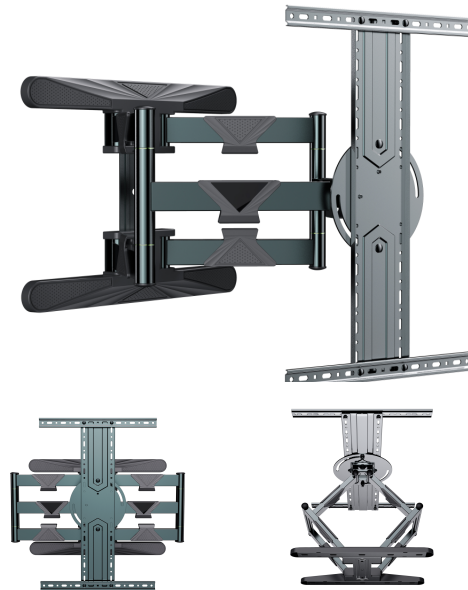

WM-80STR-01

Rotating full motion TV wall mount, 40" - 80"

- Position your screen perfectly
- Lightweight and maneuverable design

Features

- Double arm full-motion TV wall mount with rotation function
- Supports most 40" 80" LCD/LED TV's
- VESA compatible, max. 600 mm x 400 mm
- Wall distance 61 506 mm
- Allows up to 100 degrees swivel and 10 degrees tilting
- Max. 90 degrees rotation: allows to position your TV in both portrait and landscape mode
- Practical cable guides on the arms
- Includes all necessary installation materials

Packaging

Q'ty in crtn, pcs
Crtn volume, CUM
Crtn weight, kgs
Individual package size LxWxH:
Carton size LxWxH:
Country of origin
Barcode
Customs code

3
0.04499625
20.94
640x60x345 mm
650x195x355 mm
CN
8716309127370
8302500000

Package contents

Wall mount elements
Installation accessories kit
Installation manual

Specifications

Material: Steel

Screen size: 40 80"

VESA: 100 x 100 600 x 400 mm

Tilt: -3/+7°

Level adjust: ±3°

Swivel: ±50°

Rotation: 90°

Wall distance: 61 506 mm

Certificates