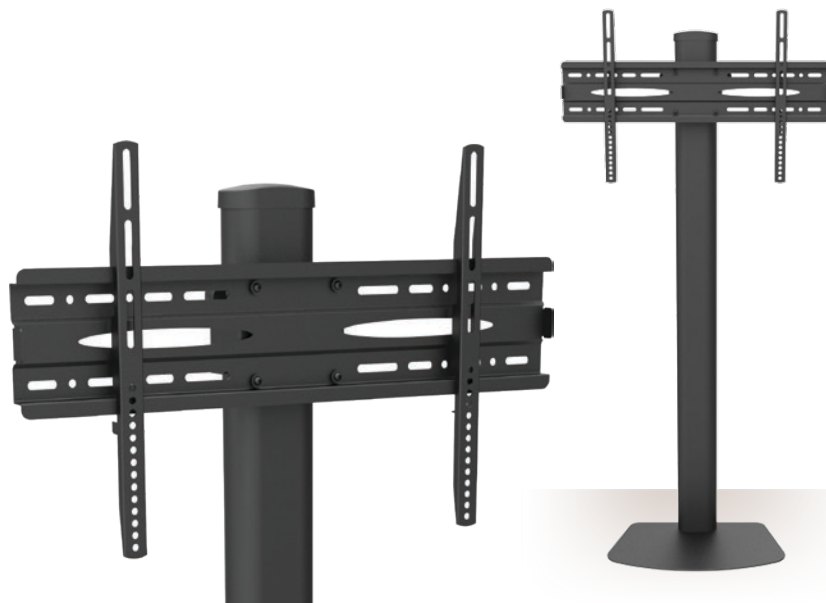

## Floor Stand for 32-55" LCD/LED/Plasma TV

### Features:

- ▶ Floor Stand for 32-55" LED / LCD / Plasma screens
- ▶ VESA supported: 600x400 max
- ▶ Maximum supported weight: 40 kg
- ▶ Solid rectangular base (470x300 mm)
- ▶ Total height: 1350 mm
- ▶ Integrated cable management for a clean and professional installation
- ▶ Floor stand color: black

### Package contents:

- ▶ Bracket for TV
- ▶ Column and base
- ▶ Installation material
- ▶ User Manual

32''-55''

40 kg

600x400  
max

VESA

### Available colors:

black ●