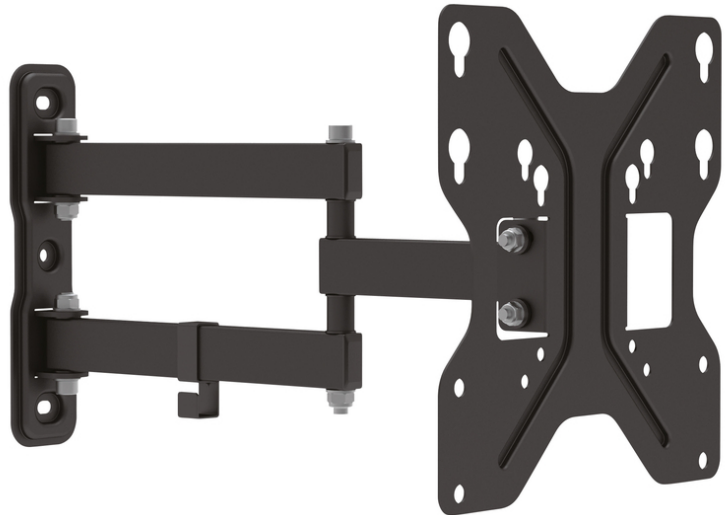

# DIGITUS Universal LED/LCD Monitor Wall Mount

DA-90357  
EAN 4016032382706

### 3D Universal TV/Monitor Mount up to 107cm (42") 15° Tilt, 180° Swivel, max 30kg, VESA max 200x200

Universal wall mount for flexibly aligning the monitor according to your viewing position with three adjustable levels. The universal wall mount allows you to install LED and LCD monitors and TVs of all brands, in sizes up to 107 cm. Simply note the VESA size and the weight of your monitor in order to select an appropriate wall mount.

#### Universal wall mount with adjustment options in all three dimensions

- Suitable for standard VESA mounting patterns of 75 x 75, 100 x 100, 200 x 100, and 200 x 200 mm.
- For mounting devices with a screen diagonal of 48 cm (19") to 107 cm (42") to the wall
- Max. load bearing capacity: 30 kg
- Weight: 1.7 kg