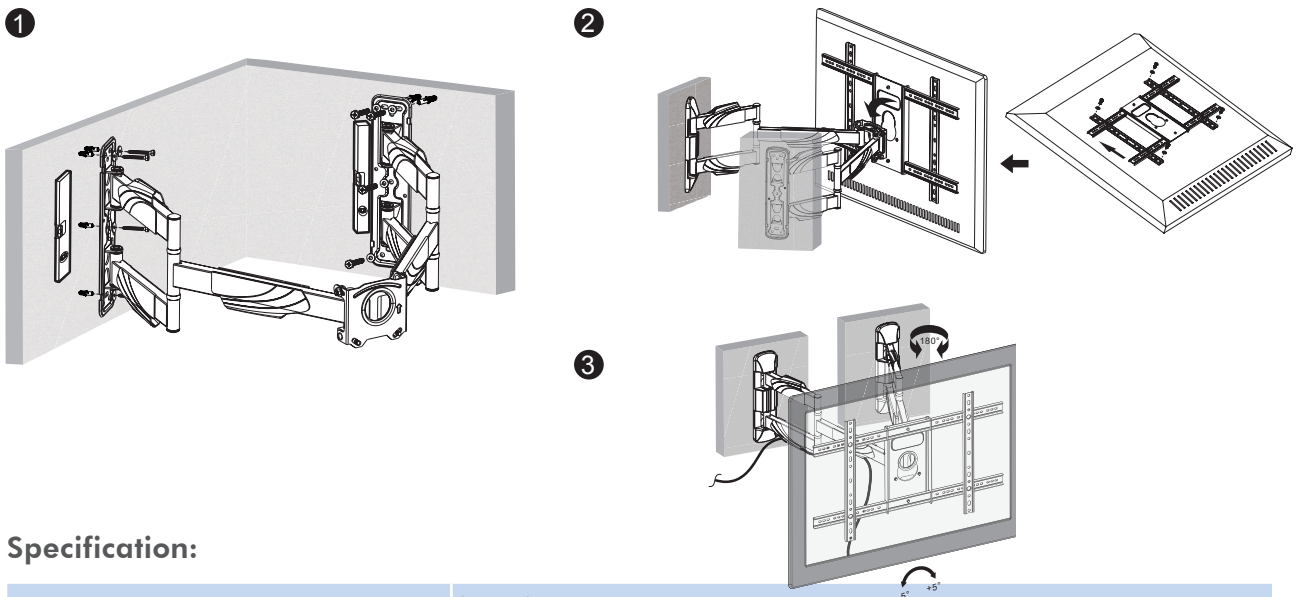

## Full Motion Corner TV Wall Mount for 37"-70" Flat & Curved TV

Art. No.: BP0047

Easy corner installation and compatible with VESA standard max. 600x400mm.

### Features:

- » Super strong mounting brackets: Solid-reinforced Cold Steel, durable product with maximum capacity of 45kg
- » Tilt capacity: 5°~8°, Swivel capacity: 90°~90° and Level Adjustment: 5°~5°
- » Compatible with VESA 200x200mm, 300x200mm, 300x300mm, 400x200mm, 400x300mm, 400x400, 600x400mm
- » Cornered TV mount design makes corner location no problem
- » Easy to install with direction indicator
- » Cable clips included keep cables organized
- » Fit for 37-70 inch LED LCD plasma TV, PC Monitor screens

## Full Motion Corner TV Wall Mount for 37"-70" Flat & Curved TV

Art. No.: BP0047