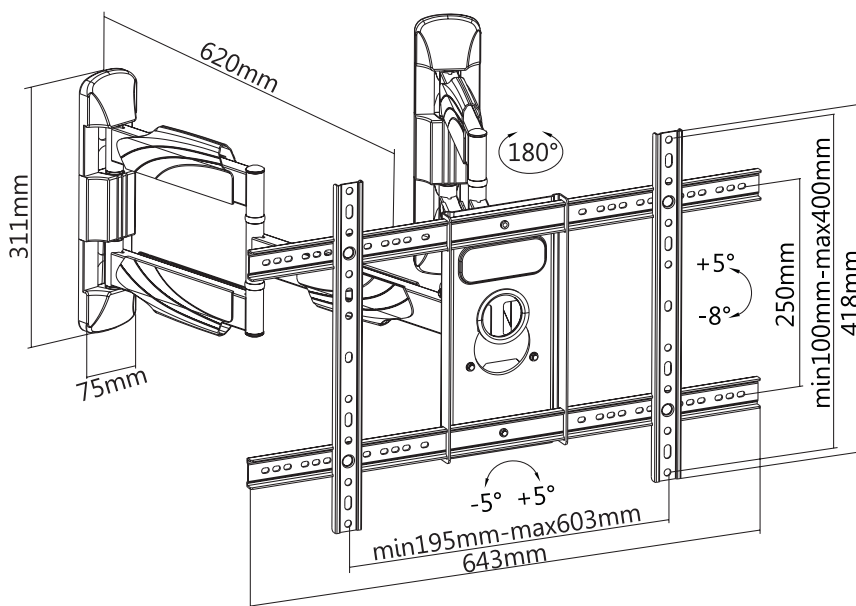

## Full Motion Corner TV Wall Mount for 37"-70" Flat & Curved TV

Art. No.: BP0047

Easy corner installation and compatible with VESA standard max. 600x400mm.

### Features:

- » Super strong mounting brackets: Solid-reinforced Cold Steel, durable product with maximum capacity of 45kg
- » Tilt capacity: 5°~8°, Swivel capacity: 90°~90° and Level Adjustment: 5°~5°
- » Compatible with VESA 200x200mm, 300x200mm, 300x300mm, 400x200mm, 400x300mm, 400x400, 600x400mm
- » Cornered TV mount design makes corner location no problem
- » Easy to install with direction indicator
- » Cable clips included keep cables organized
- » Fit for 37-70 inch LED LCD plasma TV, PC Monitor screens

## Full Motion Corner TV Wall Mount for 37"-70" Flat & Curved TV

Art. No.: BP0047

### Specification:

Screen Size	37"-70"
Rated Load	45kg/99lbs
VESA	200x200, 300x200, 300x300, 400x200, 400x300, 400x400, 600x400
Arm Extend	460mm
Tilt	5° ~ -8°
Swivel	90° ~ -90°
Product Size	620 x 643 x 418mm