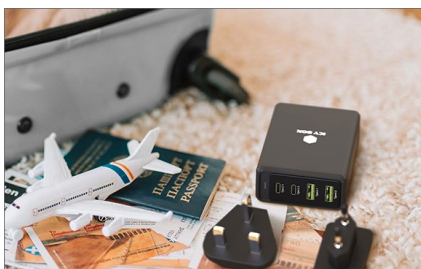

#### The perfect 4-in-1 solution

Do you also think about which chargers you need for your mobile devices before a trip? With the IB-PS104-PD from ICY BOX you are now well equipped! The handy charger has 2x USB Type-C and 2x USB Type-A ports and can charge up to four devices simultaneously.