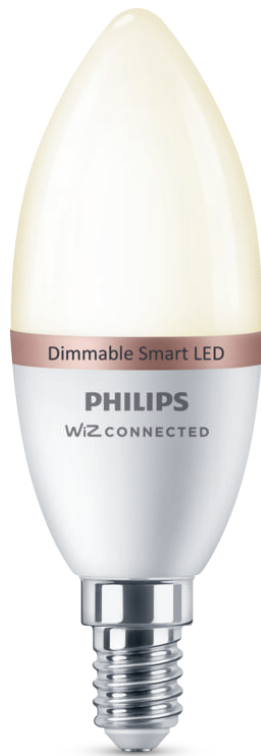

# PHILIPS

Candle 4.9W  
(Eq.40W) C37 E14

Smart LED

Warm white

Plastic

Easy plug and play

Control with the WiZ app or  
your voice

8719514372368

## Get cosy warm white light

Get soft white, dimmable smart light in your candelabra fittings with a Philips Smart LED E14 smart candle bulb. This bulb is WiZ-connected. Use with your existing Wi-Fi to control with the WiZ app or your voice.