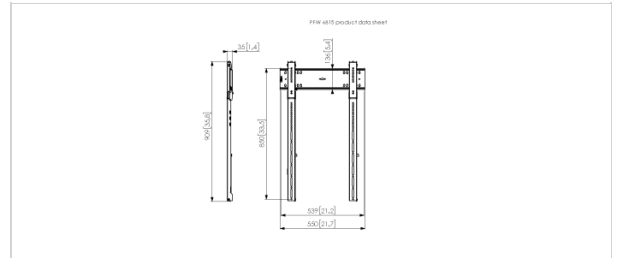

PFW 6815 Display wall mount fixed

Article number (SKU) 7368150
Colour Black

The PFW 6815 is a sturdy and at the same time elegant fixed wall mount for portrait mounting. It features an aesthetically integrated lock whilst maintaining a depth of only 35 mm. The mount can hold displays from 43 to 100 inch, weighing up to 100 kg

| | |
|-------------------------------|---------------|
| Product type number | PFW 6815 |
| Article number (SKU) | 7368150 |
| Colour | Black |
| EAN single box | 8712285334207 |
| TÜV certified | Yes |
| Guarantee | 5 years |
| Min. screen size (inch) | 43 |
| Max. screen size (inch) | 100 |
| Max. weight load (kg) | 100 |
| Max. display weight (kg) | Up to 100 kg |
| Min. hole pattern | 75mm x 75mm |
| Max. hole pattern | 400mm x 800mm |
| Max. bolt size | M8 |
| Max. height of interface (mm) | 906 |
| Max. width of interface (mm) | 550 |