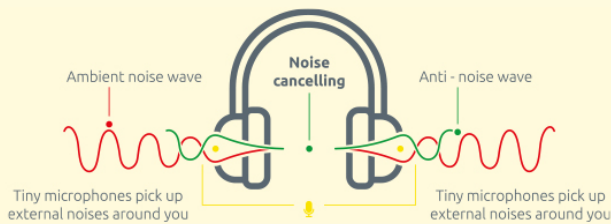

Tilde Air Premium

Active Noise Cancelling headset

The Tilde Air Premium is a headset intended for workers in open workspaces and offices.

This allows you to adapt ambient sounds in an adaptable manner and to communicate sound-free and / or to work concentrated.

To cancel the lower frequencies of noise, noise-canceling headphones use active noise canceling. They include a microphone that measures the ambient noise, generates a waveform that is exactly the negative of the ambient noise and mixes it with any audio signal the listener desires. Noise Cancelling Headphones specify the amount of noise they can cancel in terms of decibels.

Would you like to be able to fully concentrate on a quiet place? Push the slider down to gradually reduce background noise and eliminate distractions. The white light indicates that you do not want to be disturbed.