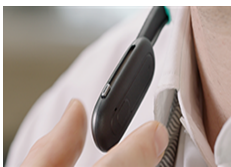

 [Watch product online](#)

[▶ Watch video online](#)

Benefits Tilde Air Premium

Suppress noise

Tilde Air has an active noise reduction that is adjustable from 0 to -30dB. Using a simple slider, you can gradually reduce background noise and eliminate distractions.