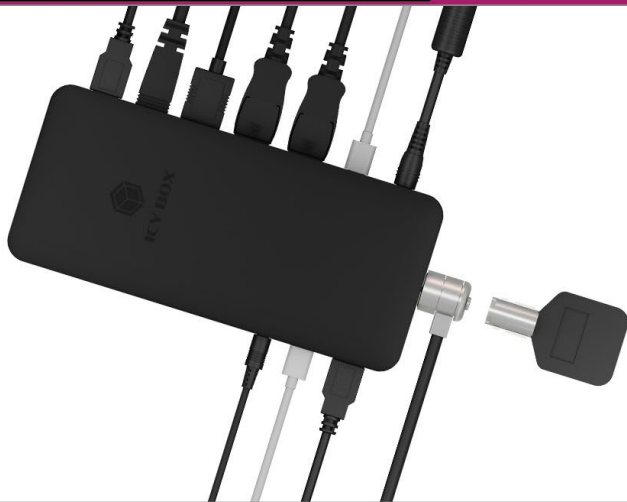

ICY BOX **IB-DK2405-C** Type-C® Notebook DockingStation with triple video output

System requirements

- Host notebook with an available USB Type-C® port (in order to ensure full functionality of the dock, the host USB Type-C® port must support USB Power Delivery and DisplayPort™ Alt Mode or Thunderbolt™ 3).
  Note: The DockingStation can still be used with a host notebook with a USB Type-C® port that does not support Power Delivery (but still has to support DisplayPort™ Alt Mode). In this setting, the DockingStation will not provide power to your host notebook.
- HDMI® and DisplayPort™ enabled display(s) with cables as needed (for additional external displays)
- 4K-capable displays are required to achieve up to 3840x2160@30/60 Hz resolution (DP™ 1.4).
- To reach maximum supported resolutions, your host computer must support DisplayPort™ 1.4 via USB Type-C® at least.
- Any of the following operating systems: Windows®, macOS®
- Note: macOS® only supports dual and triple video output in mirror mode, SST (Single Stream Protocol)

Video matrix design (DP 1.2 HBR2), maximum resolutions

Number of displays	Inputs (plug-in)			Output		
	DP™ 1	DP™ 2	HDMI®	DP™ 1	DP™ 2	HDMI®
Triple video output*	DP™ 1	DP™ 2	HDMI®	1920x1080@30 Hz	1920x1080@30 Hz	1920x1080@30 Hz
	DP™ 1	DP™ 2		1920x1080@60 Hz	1920x1080@60 Hz	
Dual video output		DP™ 2	HDMI®		1920x1080@60 Hz	1920x1080@60 Hz
	DP™ 1		HDMI®	1920x1080@60 Hz		1920x1080@60 Hz
Single video output	DP™ 1			3840x2160@30 Hz		
		DP™ 2			3840x2160@30 Hz	
			HDMI®			3840x2160@30 Hz

Video matrix design (DP 1.4 HBR3), maximum resolutions

Number of displays	Inputs (plug-in)			Output		
	DP™ 1	DP™ 2	HDMI®	DP™ 1	DP™ 2	HDMI®
Triple video output*	DP™ 1	DP™ 2	HDMI®	3840x2160@30 Hz	3840x2160@30 Hz	3840x2160@30 Hz
	DP™ 1	DP™ 2		3840x2160@60 Hz	3840x2160@60 Hz	
Dual video output		DP™ 2	HDMI®		3840x2160@60 Hz	3840x2160@60 Hz
	DP™ 1		HDMI®	3840x2160@60 Hz		3840x2160@60 Hz
Single video output	DP™ 1			3840x2160@60 Hz		
		DP™ 2			3840x2160@60 Hz	
			HDMI®			3840x2160@60 Hz

Video matrix design (DP 1.4 HBR3-DSC1.2), maximum resolutions

Number of displays	Inputs (plug-in)			Output		
	DP™ 1	DP™ 2	HDMI®	DP™ 1	DP™ 2	HDMI®
Triple video output*	DP™ 1	DP™ 2	HDMI®	3840x2160@60 Hz	3840x2160@60 Hz	3840x2160@60 Hz
	DP™ 1	DP™ 2		3840x2160@60 Hz	3840x2160@60 Hz	
Dual video output		DP™ 2	HDMI®		3840x2160@60 Hz	3840x2160@60 Hz
	DP™ 1		HDMI®	3840x2160@60 Hz		3840x2160@60 Hz
Single video output	DP™ 1	DP™ 2		5120x2880@60 Hz		
	DP™ 1			5120x2880@60 Hz		
		DP™ 2			5120x2880@60 Hz	
		HDMI®			3840x2160@60 Hz	

*Note:

The integrated notebook display must be deactivated in the video settings of your operating system in order to support video output to three external monitors!