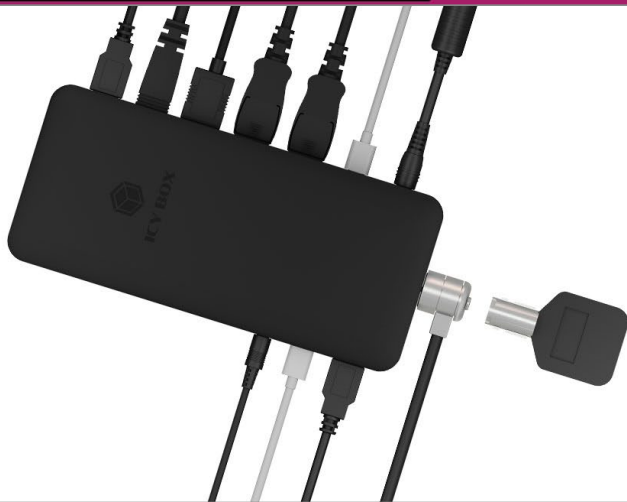

ICY BOX IB-DK2405-C

Type-C® Notebook Docking Station with triple video output

Key features

- Data transfer, video, audio and Power Delivery via one USB Type-C® cable
- Maximum resolutions via DisplayPort™ and HDMI® with up to dual 4K@60 Hz via DP 1.4 HBR3 support
- 85 W Power Delivery to charge a Thunderbolt™ 3 or USB Type-C® notebook
- One USB Type-C® and three USB Type-A ports provide USB 3.1 (Gen 2) data transfer rates with up to 10 Gbit/s
- Gigabit Ethernet port provides secure, reliable high-speed wired networks
- Combo audio 4-pole jack provides audio headset and microphone
- Provides an ON/OFF button to save energy and save resources
- Supports security locks to protect the Docking Station
- Including an external 135 W power supply (20 V / 6.75 A)

Packing content

1x IB-DK2405-C, 1x USB Type-C® cable, 1x external power supply, 1x power cord, 1x manual

Technical data

Modell	IB-DK2405-C
Artikel Nr.	60720
EAN-Code	4250078170549
Marke	ICY BOX
Farbe	Black
Material	ABS plastic
Anschluss zum Hostcomputer	USB Type-C® DP Alt Mode
Übertragungsrate	Up to 10 Gbit/s
Ausgangsschnittstellen	2x DisplayPort™ 1.4 with up to 3840x2160@60 Hz (via DP™ 1.4 lanes) 1x High Speed HDMI® with up to 3840x2160@60 Hz (via DP™ 1.4 lanes) 3x USB 3.1 (Gen 2) Type-A interface, data transfer rate of up to 10 Gbit/s 1x USB 3.1 (Gen 2) Type-C® interface, data transfer rate of up to 10 Gbit/s 1x USB 3.0 Type-A interface, data transfer rate of up to 5 Gbit/s 1x Gigabit LAN RJ45 with Wake-on-LAN function with data transfer rate of up to 10/100/1000 Mbit/s 1x Combined 3.5 mm jack interface

ON/OFF button

Yes

Kensington lock support

Yes

Length of cable

95 cm

Optional accessory

Docking Station VESA mount IB-MSA105-DK

Power supply

External, AC 100-240 V / 1.8 A, 50/60 Hz, DC 20 V / 6.75 A, 135 W total output

Operating system

Windows®, macOS®

ICY BOX **IB-DK2405-C** Type-C® Notebook DockingStation with triple video output