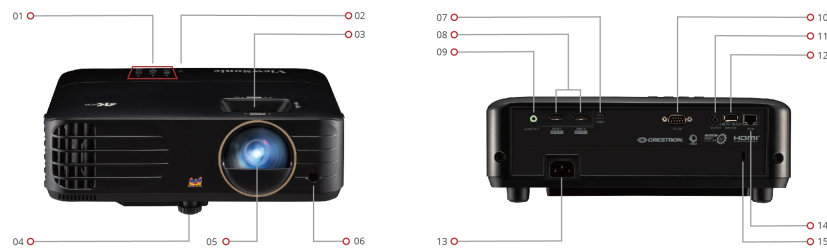

ViewSonic® PROJECTOR PX728-4K

Key Features

- True 4K HDR visual experience
- Cinema SuperColor™ Technology with 100% Rec.709
- Direct big-screen streaming via USB Type-C
- 4.2ms Ultra-Fast Input & 240Hz high refresh rate
- Warping, auto V keystone and 1.3x zoom for flexible installation

Product Description

The PX728-4K is a 2,000 ANSI Lumens 4K home cinema projector that offers excellent value for upgrading to 4K home entertainment. Enjoy bigger, better visuals in true 4K clarity with HDR/HLG support and richer colors through Cinema SuperColor™ Technology that covers 100% Rec.709. Gaming also gets an upgrade with 4.2ms Ultra-Fast Input, a 240Hz refresh rate, and USB Type-C connectivity for direct streaming from Nintendo® Switch. Powerful warping, auto V keystone, H/V keystone, and 1.3x optical zoom make setting up a big screen of up to 300" on any surface easier than ever. Adding on to that is the LAN control capability compatible with home automation systems and 12V trigger output, making the PX728-4K a perfect addition to your smart home.

Visit Us ■ www.viewsonic.com

SPECIFICATION

Native Resolution:	3840x2160
DMD Type:	DC3
Brightness:	2000 (ANSI Lumens)
Contrast Ratio with SuperEco Mode:	12000:1
Display Color:	1.07 Billion Colors
Light Source Type:	Lamp
Light Source Life (hours) with Normal Mode:	4000
Light Source Life (hours) with SuperEco Mode:	20000
Lamp Watt:	240W
Lens:	F=1.94-2.12, f=12-15.6mm
Projection Offset:	120%+/-6%
Throw Ratio:	1.13-1.47
Optical Zoom:	1.3x
Digital Zoom:	0.8x-2.0x
Image Size:	30"-300"
Throw Distance:	0.75m~9.76m (100"@2.50m)
Keystone:	H: +/-40° , V: +/-40°
Lens Shift V. Range:	Up to 20% (Digital)
Lens Shift H. Range:	Up to 20% (Digital)
Audible Noise (Normal):	33dB
Audible Noise (Eco):	28dB
Input Lag:	4.2ms
Resolution Support:	VGA(640 x 480) to 4K(3840 x 2160)
HDTV Compatibility:	480i, 480p, 576i, 576p, 720p, 1080i, 1080p, 2160P
Horizontal Frequency:	15K-135KHz
Vertical Scan Rate:	23-240Hz