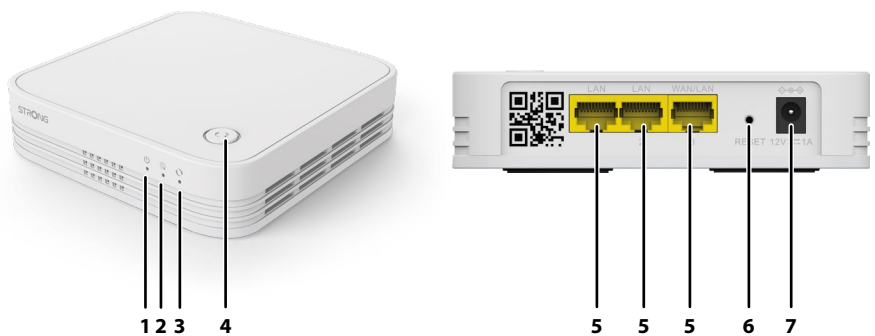

Software

Basic Network	DHCP, DNS, IGMP v1/v2, NAT, IPV4/V6, WDS, WPS, WMM
Management	Web User Interface, Time Settings, Configuration Backup/Restore, Firmware Upgrade, System Log
Internet Protocol	IPv4/V6
STRONG Mesh app	Android and iOS downloadable app to manage the Wi-Fi Mesh network

Mesh technology

Easy MESH Support	Automatically Organized Network Auto Configuration Seamless Roaming Auto MESH Routing Auto Healing (Redundancy and Fail-over) Intelligent roaming (Dynamic management of clients and clients frequency bands)
Multiple access point architecture (up to 6x Mesh Extender 1200)	Only one Wi-Fi name all over the house (configuration sharing)

Other specifications

Certification	CE
Power consumption per unit	< 8W
Package contents	3x Mesh Extender 1200 3x Power Supply Units (12V/1 A DC) 3x CAT5E Ethernet Cable 1x Installation Instructions, Warranty Card
System Requirements	Internet Browser

Environment

Operating temperature:	0° C~+45° C Storage temperature: -20° C~+70° C Operating humidity: 10%~90% non-condensing Storage humidity: 10%~90% non-condensing
Dimensions (WxDxH) per unit	130*130*30 mm
Weight per unit	~220 g

1. Power LED
2. Internet LED
3. Pairing LED
4. Connect & Secure (WPS) button
5. 3x Gigabit LAN/WAN Ethernet ports
6. Reset button
7. Power supply connector

EAN MESHTRI1200EU2 : 9120072375460

PCB: 4