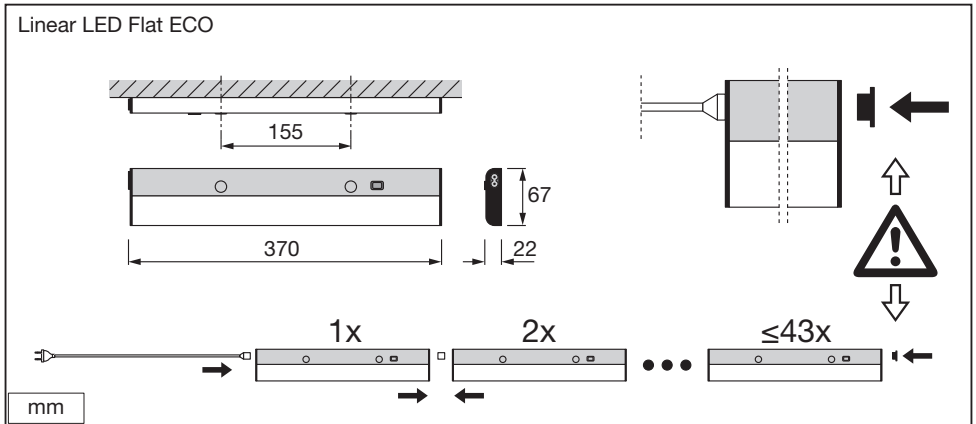

LINEAR LED FLAT

Linear LED Flat ECO

Linear LED Flat Sensor

	EAN	W	lm	K	V~	Hz	PF
LINEAR LED FLAT ECO 830	4058075264144	5	300	3000	220-240	50/60	>0.5
LINEAR LED FLAT ECO 840	4058075264328	5	320	4000	220-240	50/60	>0.5
LINEAR LED FLAT SENSOR 830	4058075264410	12	760	3000	220-240	50/60	>0.5
LINEAR LED FLAT SENSOR 840	4058075264618	12	840	4000	220-240	50/60	>0.5