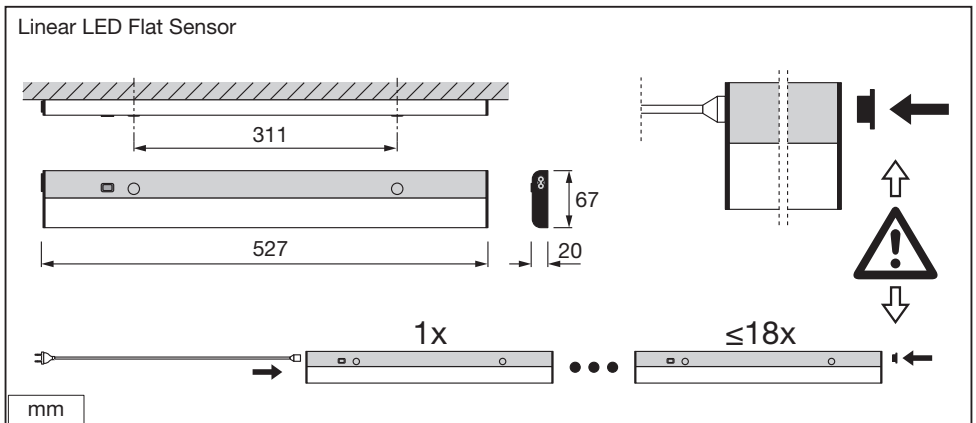

LINEAR LED FLAT

Linear LED Flat ECO

Linear LED Flat Sensor

	EAN	W	lm	K	V~	Hz	PF
LINEAR LED FLAT ECO 830	4058075264144	5	300	3000	220-240	50/60	>0.5
LINEAR LED FLAT ECO 840	4058075264328	5	320	4000	220-240	50/60	>0.5
LINEAR LED FLAT SENSOR 830	4058075264410	12	760	3000	220-240	50/60	>0.5
LINEAR LED FLAT SENSOR 840	4058075264618	12	840	4000	220-240	50/60	>0.5