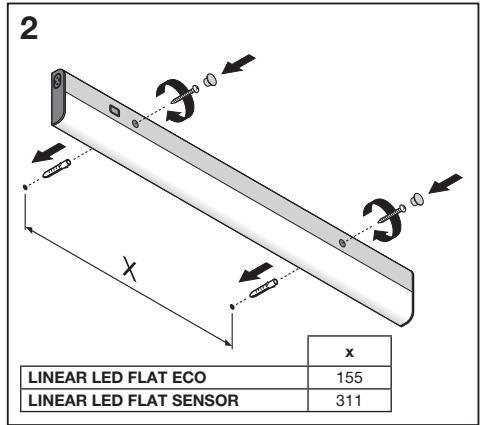

LINEAR LED FLAT

Linear LED Flat ECO

Linear LED Flat Sensor

	EAN	W	lm	K	V~	Hz	PF
LINEAR LED FLAT ECO 830	4058075264144	5	300	3000	220-240	50/60	>0.5
LINEAR LED FLAT ECO 840	4058075264328	5	320	4000	220-240	50/60	>0.5
LINEAR LED FLAT SENSOR 830	4058075264410	12	760	3000	220-240	50/60	>0.5
LINEAR LED FLAT SENSOR 840	4058075264618	12	840	4000	220-240	50/60	>0.5