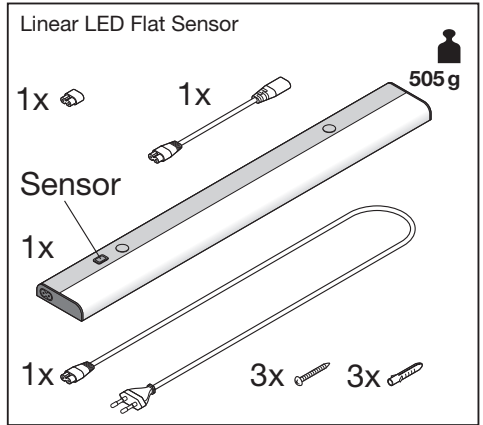

LINEAR LED FLAT

Linear LED Flat ECO

Linear LED Flat Sensor

	EAN	W	lm	K	V~	Hz	PF
LINEAR LED FLAT ECO 830	4058075264144	5	300	3000	220-240	50/60	>0.5
LINEAR LED FLAT ECO 840	4058075264328	5	320	4000	220-240	50/60	>0.5
LINEAR LED FLAT SENSOR 830	4058075264410	12	760	3000	220-240	50/60	>0.5
LINEAR LED FLAT SENSOR 840	4058075264618	12	840	4000	220-240	50/60	>0.5