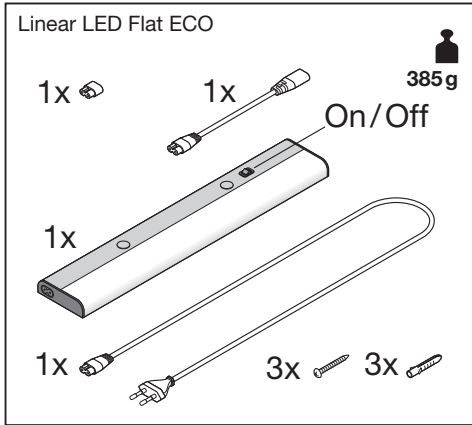

LINEAR LED FLAT

Linear LED Flat ECO

Linear LED Flat Sensor

	EAN	W	lm	K	V~	Hz	PF
LINEAR LED FLAT ECO 830	4058075264144	5	300	3000	220-240	50/60	>0.5
LINEAR LED FLAT ECO 840	4058075264328	5	320	4000	220-240	50/60	>0.5
LINEAR LED FLAT SENSOR 830	4058075264410	12	760	3000	220-240	50/60	>0.5
LINEAR LED FLAT SENSOR 840	4058075264618	12	840	4000	220-240	50/60	>0.5