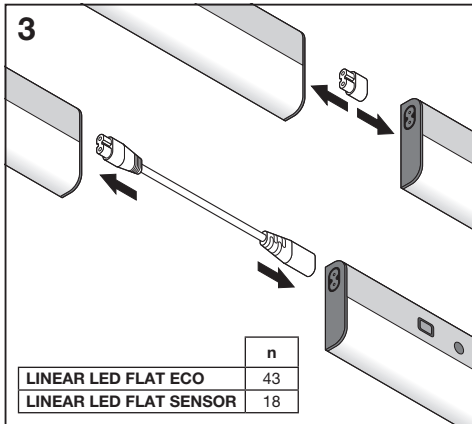

LINEAR LED FLAT

Linear LED Flat ECO

Linear LED Flat Sensor

	EAN	W	lm	K	V~	Hz	PF
LINEAR LED FLAT ECO 830	4058075264144	5	300	3000	220-240	50/60	>0.5
LINEAR LED FLAT ECO 840	4058075264328	5	320	4000	220-240	50/60	>0.5
LINEAR LED FLAT SENSOR 830	4058075264410	12	760	3000	220-240	50/60	>0.5
LINEAR LED FLAT SENSOR 840	4058075264618	12	840	4000	220-240	50/60	>0.5