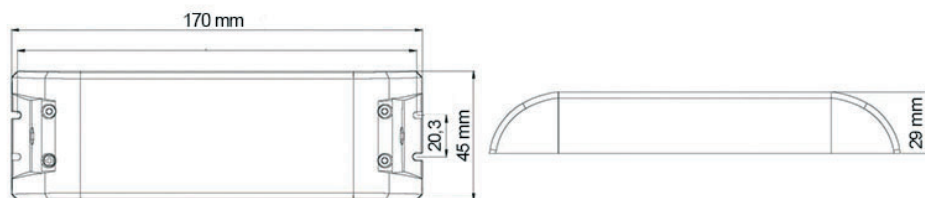

LED

DVT LIGHT

Powered by Develtron

12VDC LED PS 75W

SNAPPY STRØMFORSYNING / POWER SUPPLY

Specifications:

Item no.:	VN700870
Output Voltage:	12VDC
Output Power:	75W
Output Current:	6,25A
Input Voltage:	200-240VAC
Input Frequency:	50/60Hz
Working temperature:	-20°C ~ 45°C
Working Humidity:	45% ~ 85%
IP Protection Class:	IP20
Appliance Class:	Class II
Life Cycle - Hours:	30.000
Dimensions L x W x H:	170 x 45 x 29 mm

PRODUCT SPECIFICATION / DVT LIGHT / DEVELTRON

Dimensioner: